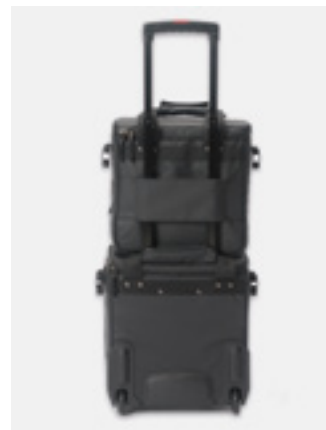

SPECS:

Outer dimensions: 33 x 35 x 20 cm
Inner dimensions: 31 x 32,5 x 16 cm
Weight: 2 kg