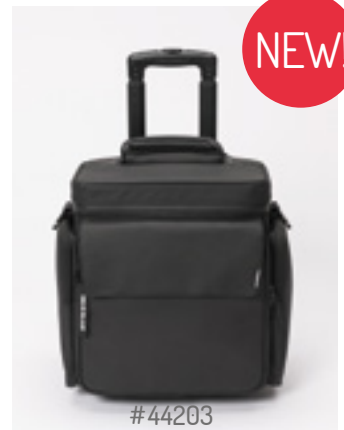

SPECS:

Outer dimensions: 32 x 33 x 20 cm
Inner dimensions: 44 x 42 x 28 cm
Weight: 4,5 kg