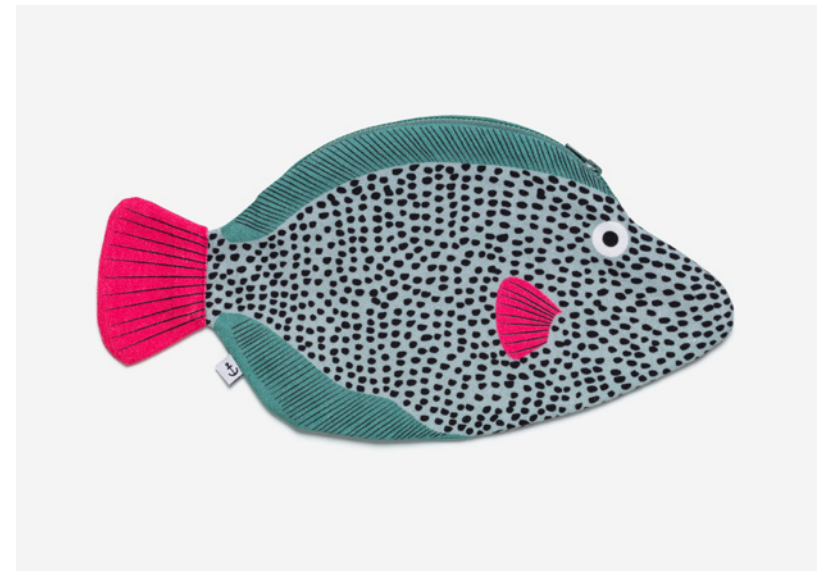

## Aqua · Small

REFERENCE  
04060

DESCRIPTION  
Shoulder bag

SIZE  
32 x 19cm

USABLE SPACE  
25.5 x 19 cm

MATERIAL  
100% Cotton

AUSTRALIA

AUSTRALIA

## Pufferfish Pink · Small

REFERENCE  
**04070**

DESCRIPTION  
**Shoulder bag**

SIZE  
**32 x 19 cm**

USABLE SPACE  
**25.5 x 19 cm**

MATERIAL  
**100% Cotton**

# Triggerfish

REFERENCE

**04080**

DESCRIPTION

**Case**

SIZE

**29 x 14.5 cm**

USABLE SPACE