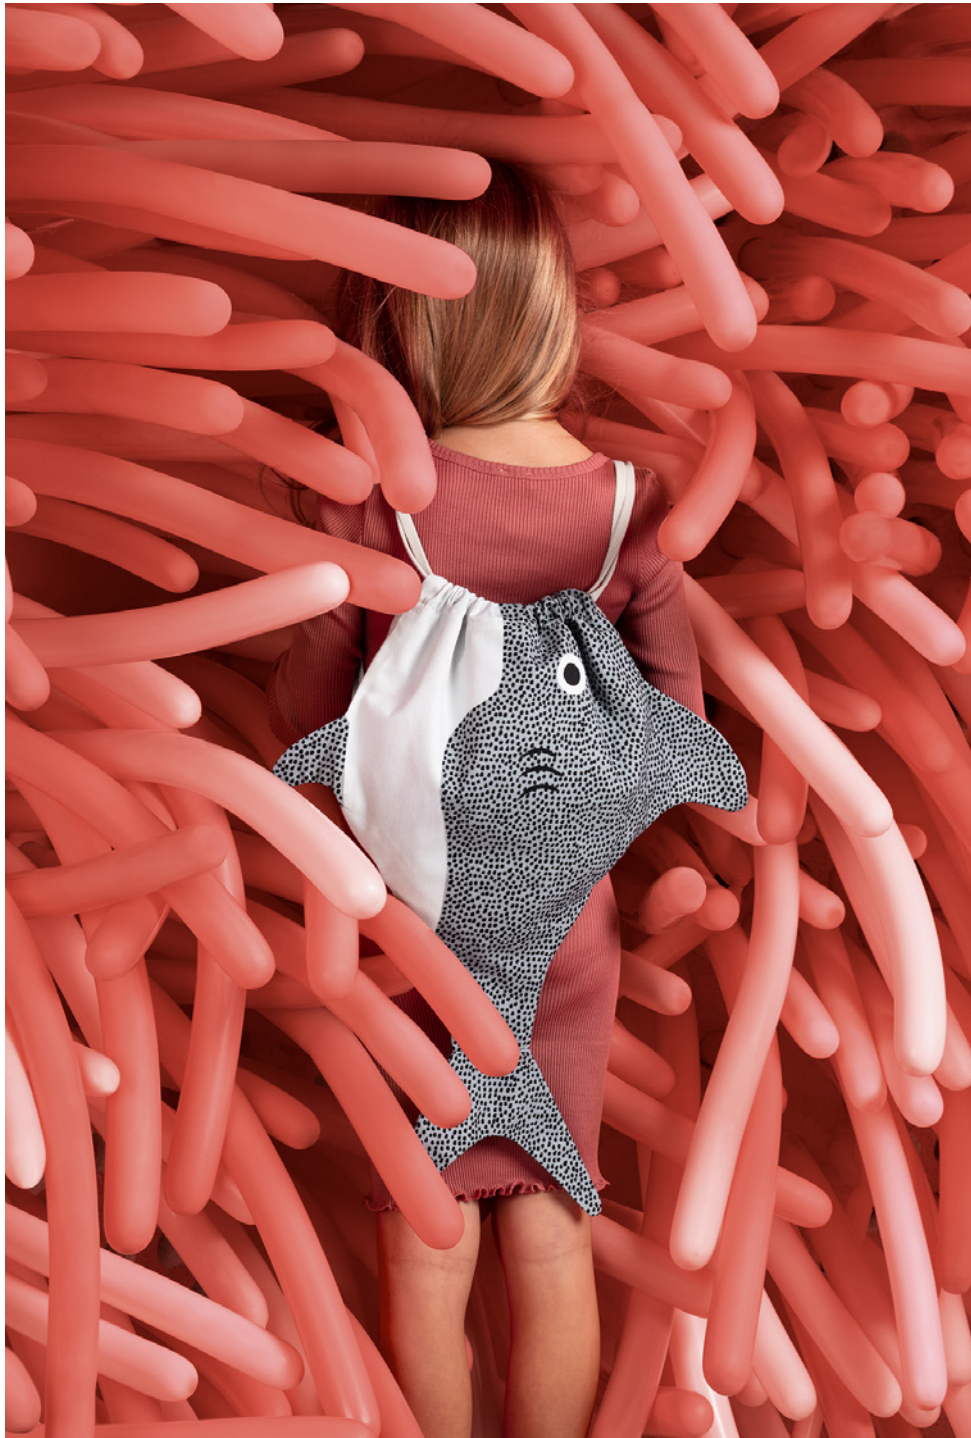

AUSTRALIA

Shark Kid

REFERENCE
04020

DESCRIPTION
Backpack

SIZE
53 x 43 cm

USABLE SPACE
39 x 32 cm

MATERIAL
100% Cotton