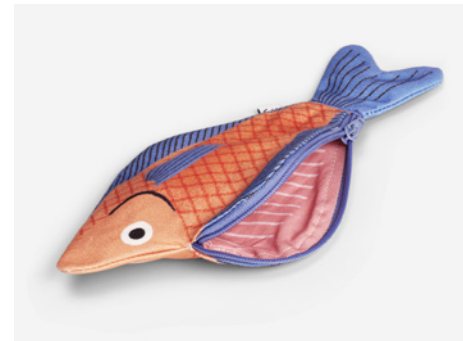

# Minke Whale

REFERENCE  
10090

DESCRIPTION  
Case

SIZE  
31.5 x 15 cm

USABLE SPACE  
24.5 x 12.5 cm

MATERIAL  
100% Cotton

NORTH SEA

NORTH SEA

# Seabream Pink

REFERENCE  
10101 / 10102

DESCRIPTION  
Purse / Keychain

SIZE  
20.5 x 11.5 cm

USABLE SPACE  
14.5 x 10.5 cm

MATERIAL  
100% Cotton

NORTH SEA

# Seabream Yellow

REFERENCE  
10111 / 10112

DESCRIPTION  
Purse / Keychain

SIZE  
20.5 x 11.5 cm

USABLE SPACE  
14.5 x 10.5 cm

MATERIAL  
100% Cotton

NORTH SEA

NORTH SEA