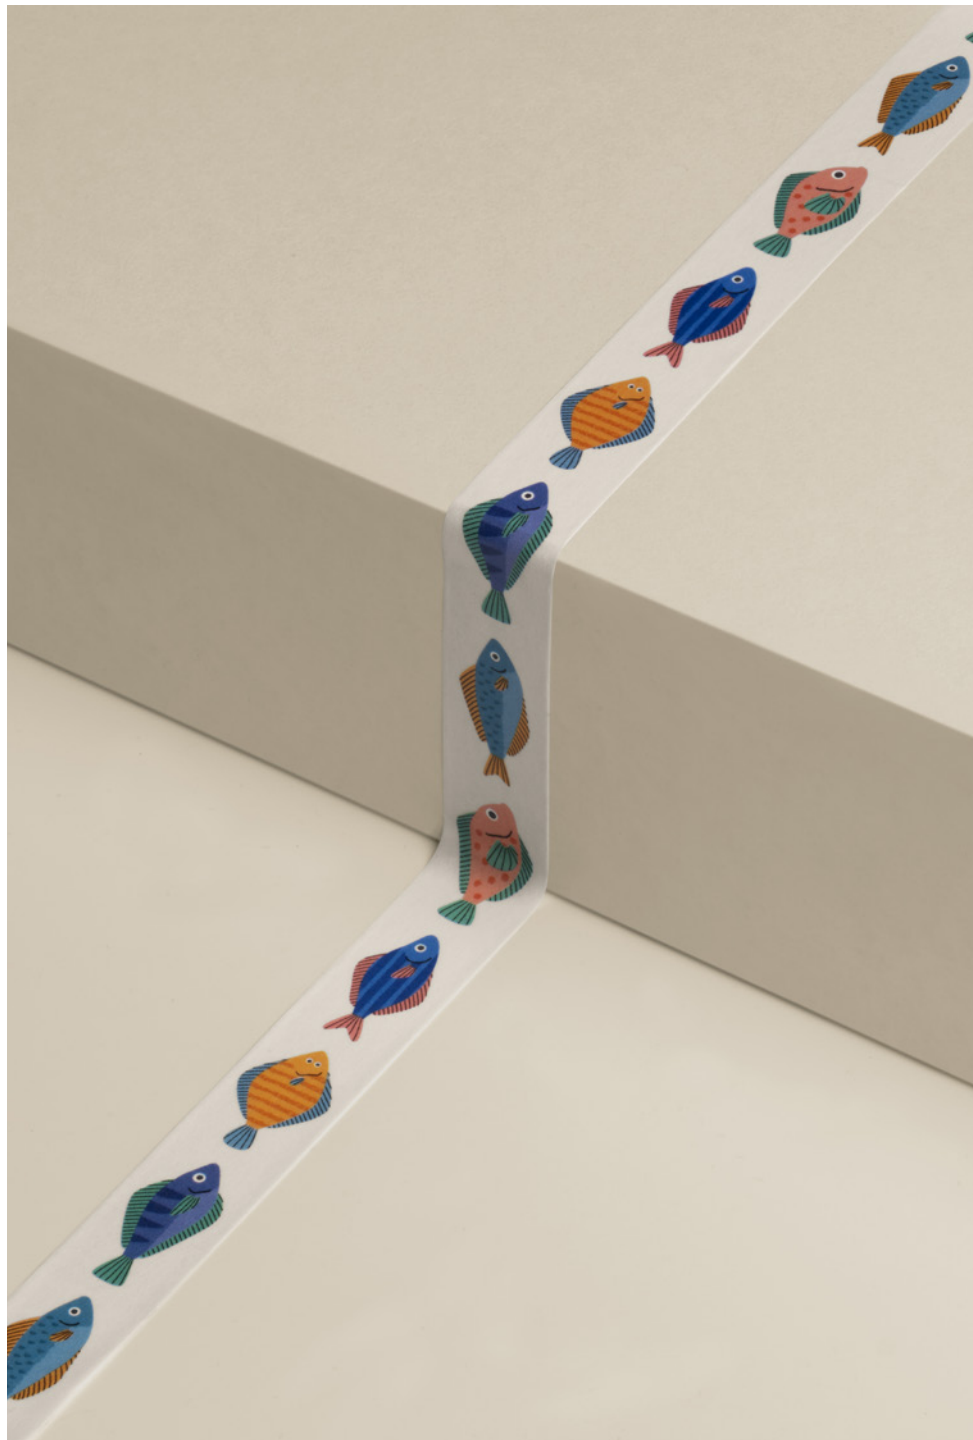

# Herring

NORTH SEA

REFERENCE  
10131 / 10132

DESCRIPTION  
Purse / Keychain

SIZE  
19.5 x 4.5 cm

USABLE SPACE  
14.5 x 4.5 cm

MATERIAL  
100% Cotton

NORTH SEA