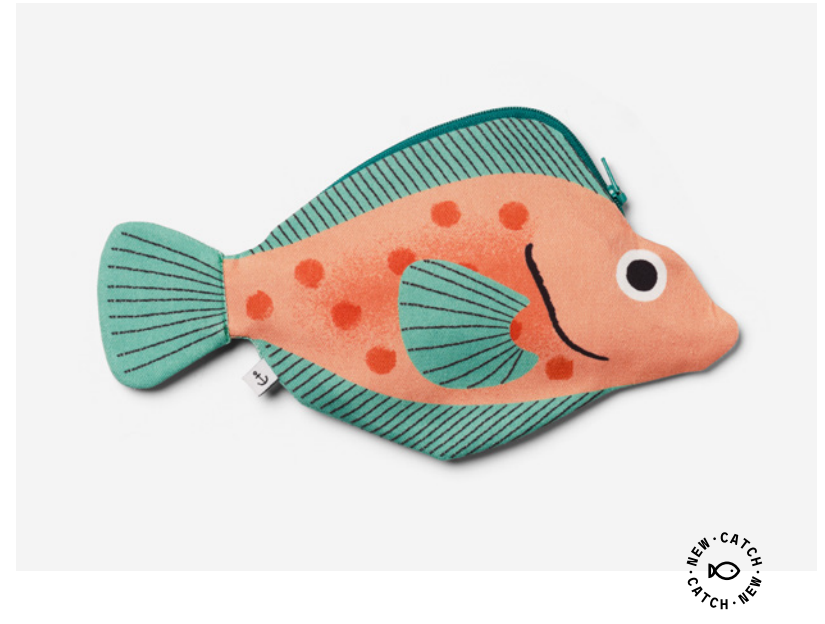

# Seabass

REFERENCE  
**10040**

DESCRIPTION  
**Case**

SIZE  
**27 x 13.5 cm**

USABLE SPACE  
**20 x 12.5 cm**

MATERIAL  
**100% Cotton**

NORTH SEA

NORTH SEA

# Rosefish

REFERENCE  
**10050**

DESCRIPTION  
**Case**

SIZE  
**26 x 14.5 cm**

USABLE SPACE  
**20 x 13.5 cm**

MATERIAL  
**100% Cotton**

NORTH SEA