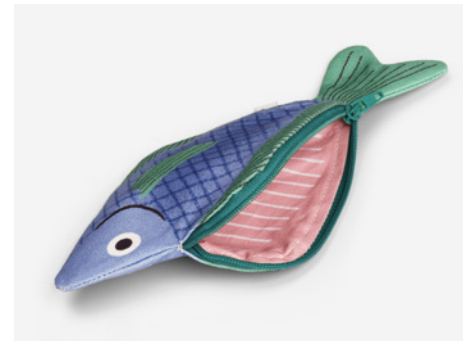

# Seabream Pink

REFERENCE  
10101 / 10102

DESCRIPTION  
Purse / Keychain

SIZE  
20.5 x 11.5 cm

USABLE SPACE  
14.5 x 10.5 cm

MATERIAL  
100% Cotton

NORTH SEA

# Seabream Yellow

REFERENCE  
10111 / 10112

DESCRIPTION  
Purse / Keychain

SIZE  
20.5 x 11.5 cm

USABLE SPACE  
14.5 x 10.5 cm

MATERIAL  
100% Cotton

NORTH SEA

NORTH SEA

# Seabream Lilac

REFERENCE  
10121 / 10122

DESCRIPTION  
Purse / Keychain

SIZE  
20.5 x 11.5 cm

USABLE SPACE  
14.5 x 10.5 cm

MATERIAL  
100% Cotton

NORTH SEA

NORTH SEA