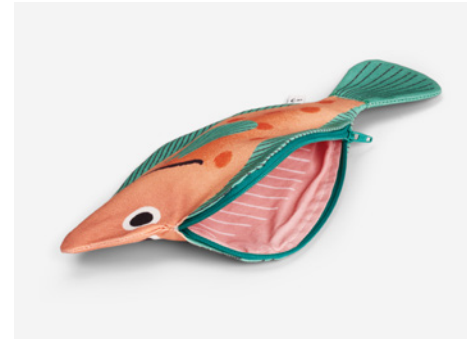

# Seabass

REFERENCE  
**10040**

DESCRIPTION  
**Case**

SIZE  
**27 x 13.5 cm**

USABLE SPACE  
**20 x 12.5 cm**

MATERIAL  
**100% Cotton**

NORTH SEA

NORTH SEA