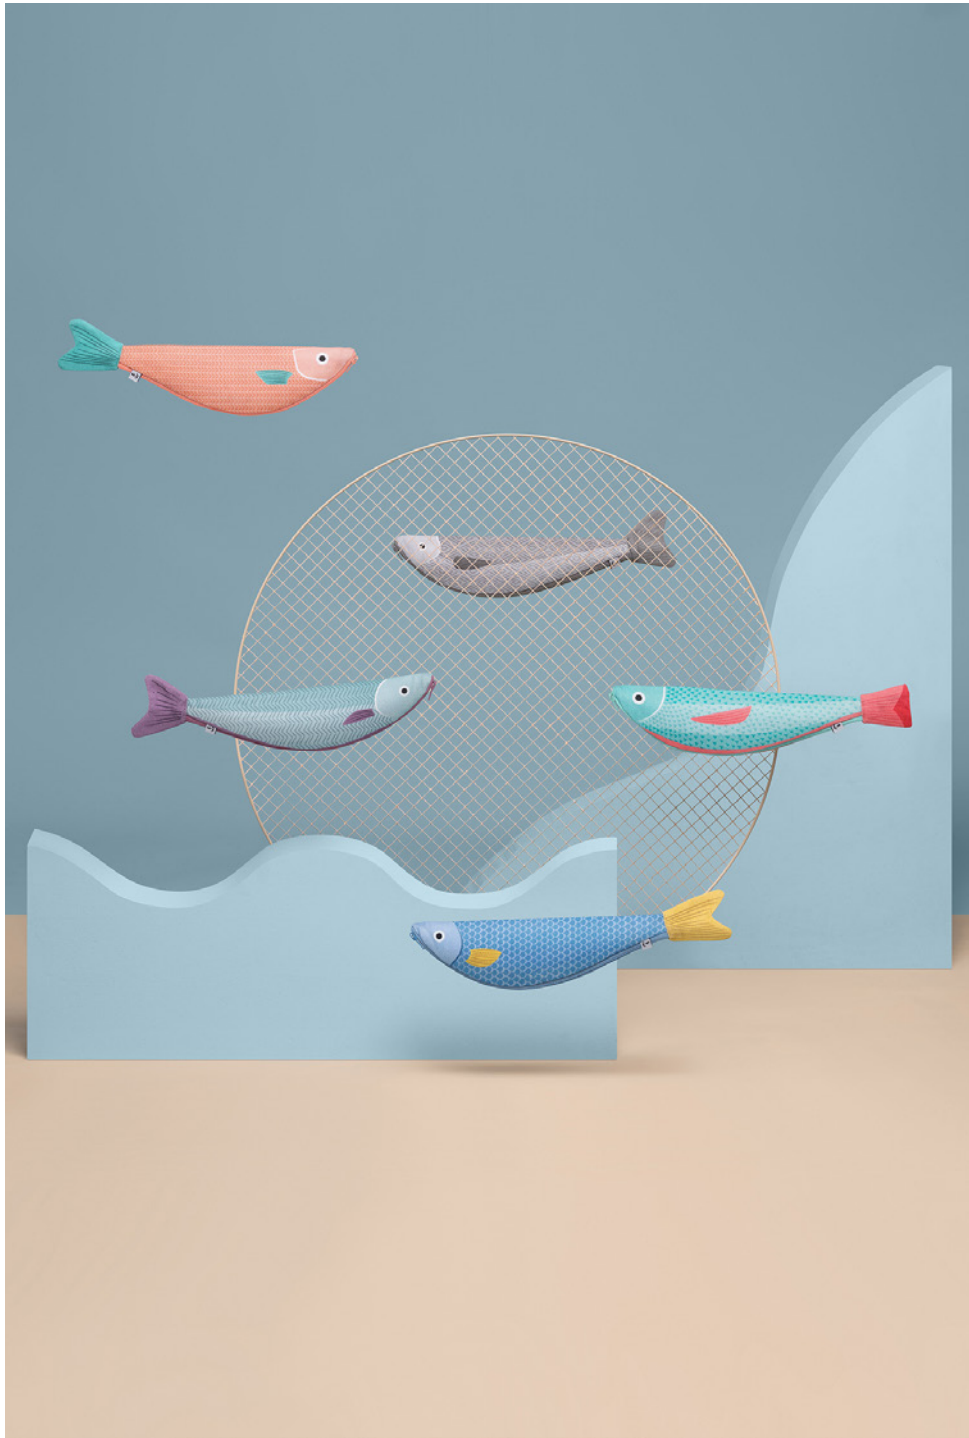

# Atlantic

Catches

Goldfish

Redfish

Saint Peter

Turbot

Crab

Mussel

# Crab

REFERENCE  
**03150**

DESCRIPTION  
**Purse**

SIZE  
**25,5 x 12 cm**

USABLE SPACE  
**14 x 12 cm**

MATERIAL  
**100% Cotton**

# Mussel

REFERENCE  
**03160**

DESCRIPTION  
**Purse**

SIZE  
**13 x 6.5 cm**

USABLE SPACE  
**13 x 6.5 cm**

MATERIAL  
**100% Cotton**

# Mediterranean

Catches

Carp  
Verdin

MEDITERRANEAN