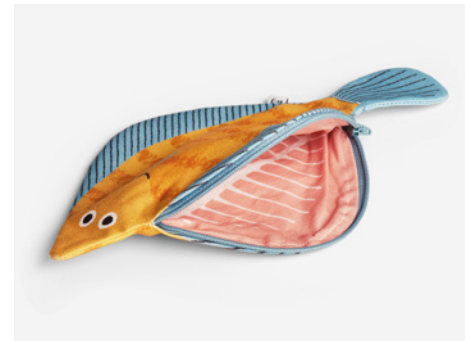

# Rosefish

REFERENCE  
**10050**

DESCRIPTION  
**Case**

SIZE  
**26 x 14.5 cm**

USABLE SPACE  
**20 x 13.5 cm**

MATERIAL  
**100% Cotton**

NORTH SEA

# Plaice

REFERENCE  
**10070**

DESCRIPTION  
**Case**

SIZE  
**27 x 17.5 cm**

USABLE SPACE  
**20.5 x 16.5 cm**

MATERIAL  
**100% Cotton**

NORTH SEA