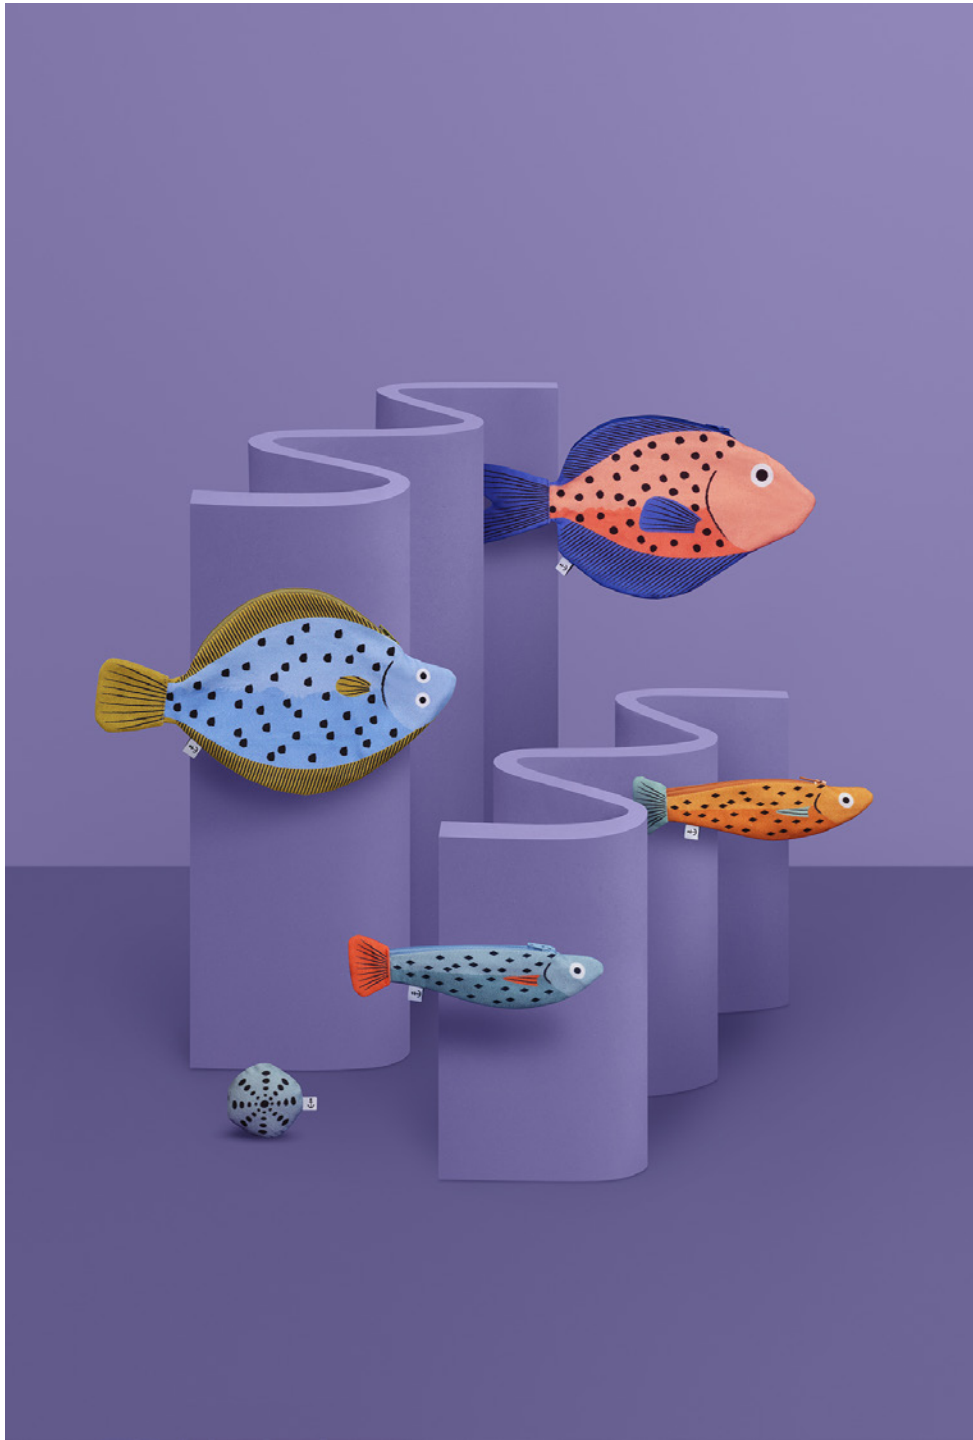

## Washi tape Stickers

REFERENCE  
10150

DESCRIPTION  
Washi tape (stickets)

SIZE  
25 mm x 5 cm

MATERIAL  
Paper

NORTH SEA