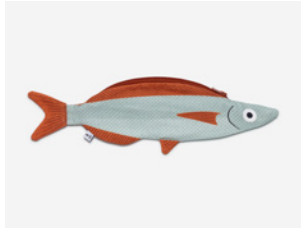

REF. 07181 / 07182

**Sweeper fish - Aqua**  
Purse / Keychain

REF. 07191 / 07192

**Sweeper fish - Green**  
Purse / Keychain

REF. 07201 / 07202

**Jacksmelt**  
Case

REF. 06050

**Snipefish**  
Case