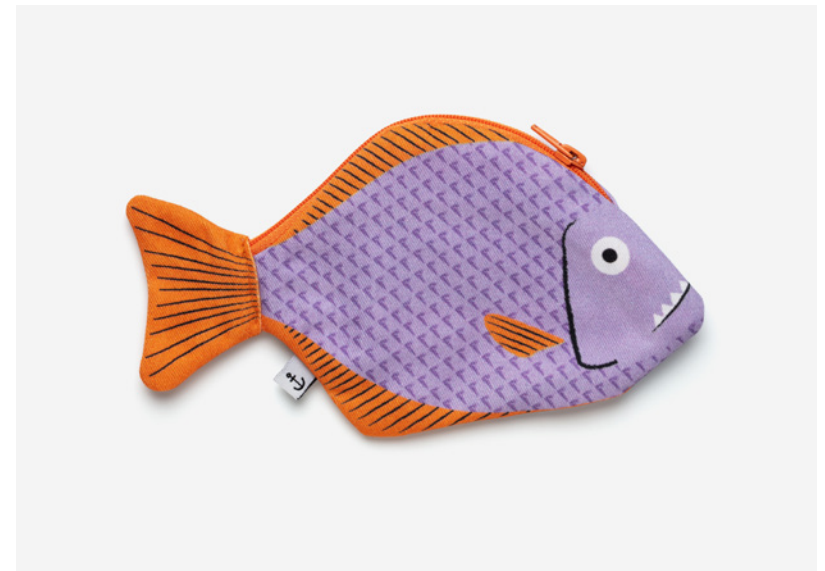

# Amazonia

Catches

Piranha  
 Small piranha  
 Cardenal

AMAZONIA

AMAZONIA

AMAZONIA

# Piranha Adult

REFERENCE  
08010

DESCRIPTION  
Backpack

SIZE  
74 x 48 cm

USABLE SPACE  
53 x 47 cm

MATERIAL  
100% Cotton

AMAZONIA

# Small Piranha

REFERENCE  
08101 / 08102

DESCRIPTION  
Purse / Keychain

SIZE  
18.5 x 10.5 cm

USABLE SPACE  
14 x 10 cm

MATERIAL  
100% Cotton

AMAZONIA

AMAZONIA