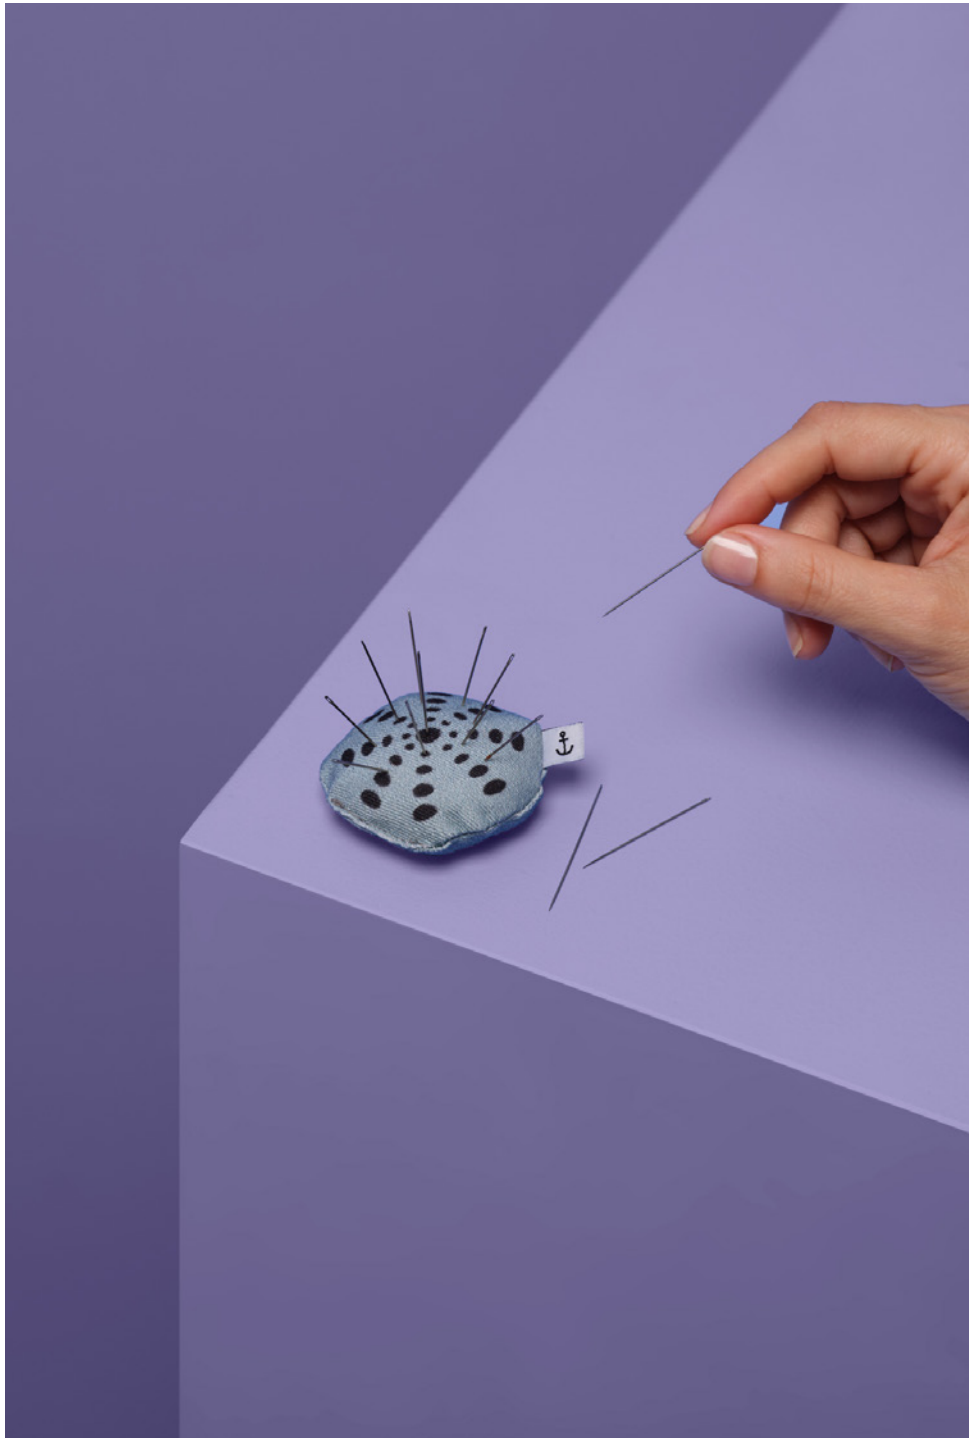

# Small Whiting Pink

REFERENCE  
09131 / 09132

DESCRIPTION  
Purse / Keychain

SIZE  
18 x 4.5 cm

USABLE SPACE  
14.5 x 4.5 cm

MATERIAL  
100% Cotton