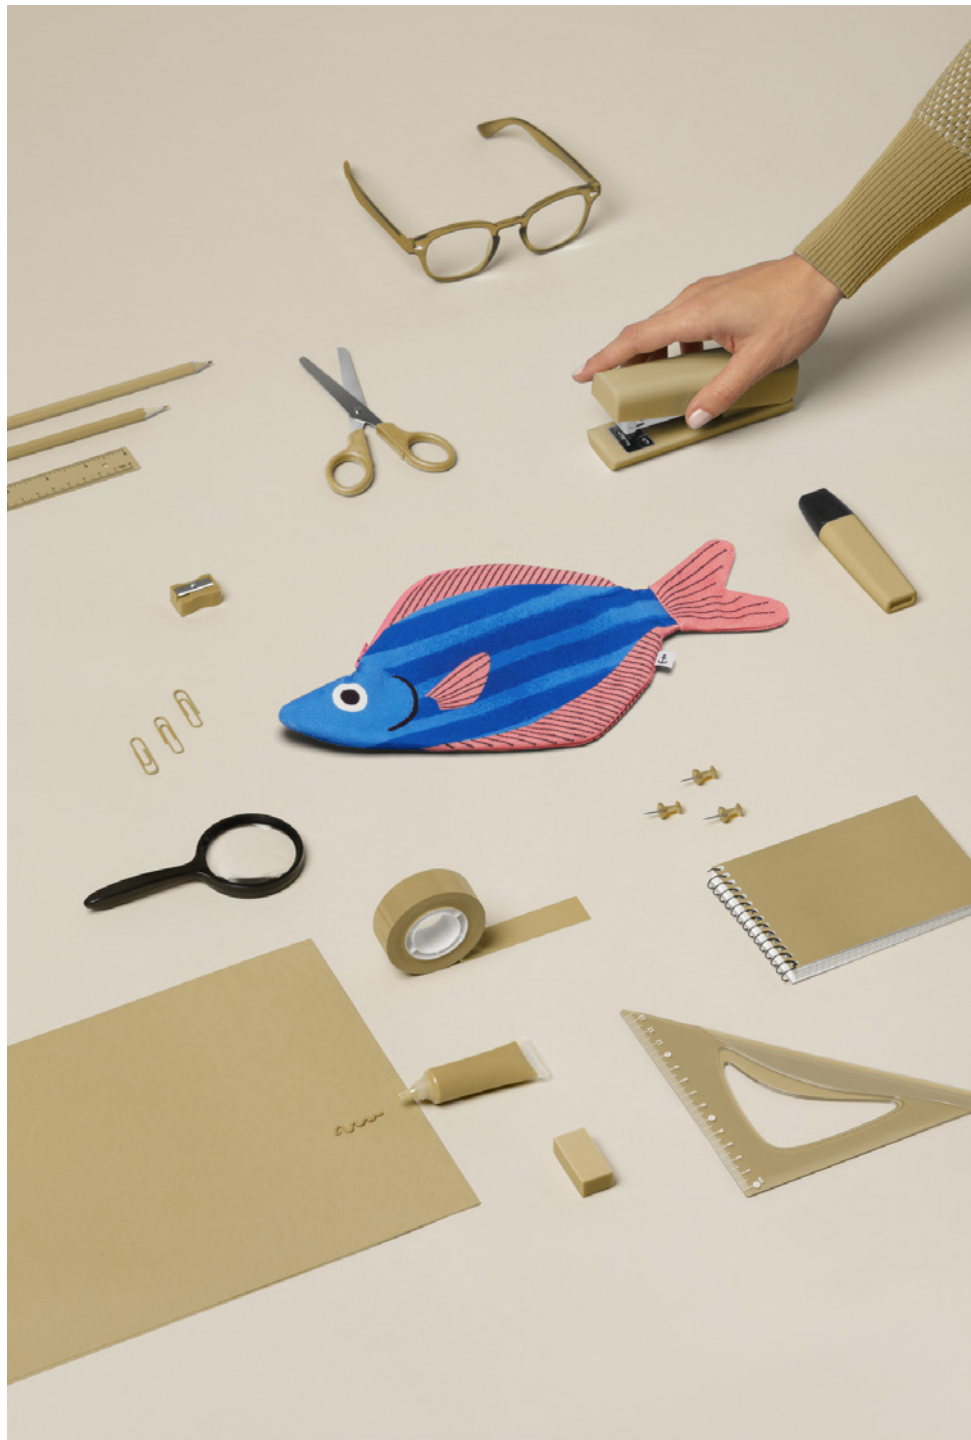

NORTH SEA

Seabass

REFERENCE
10040

DESCRIPTION
Case

SIZE
27 x 13.5 cm

USABLE SPACE
20 x 12.5 cm

MATERIAL
100% Cotton