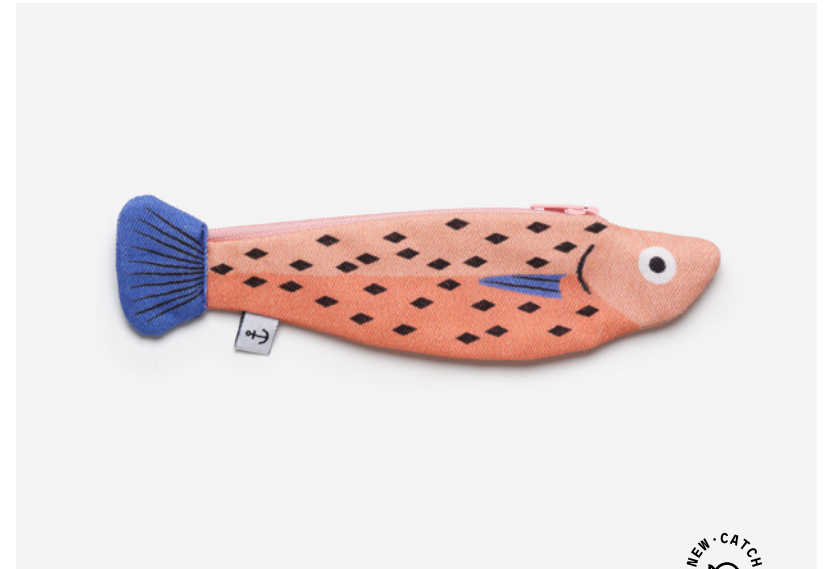

# Small Whiting Orange

REFERENCE  
09121 / 09122

DESCRIPTION  
Purse / Keychain

SIZE  
18 x 4.5 cm

USABLE SPACE  
14.5 x 4.5 cm

MATERIAL  
100% Cotton