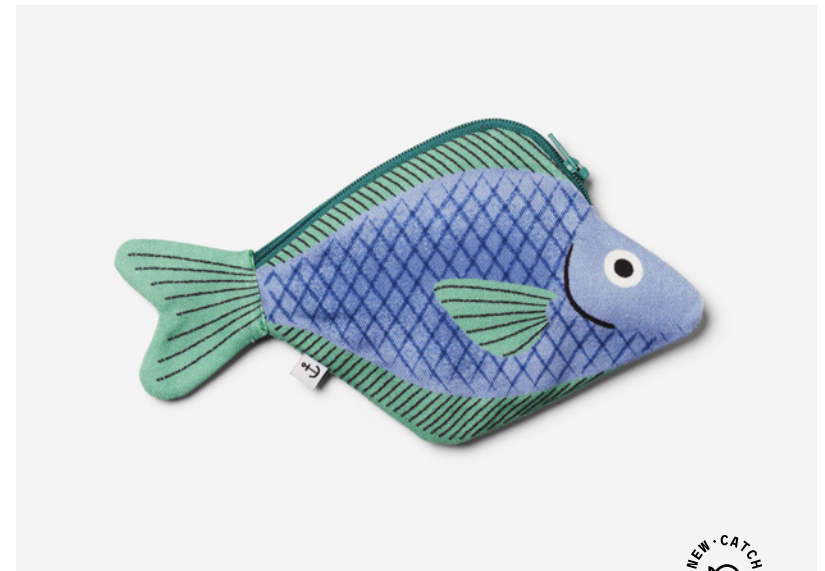

# Seabream Pink

REFERENCE  
10101 / 10102

DESCRIPTION  
Purse / Keychain

SIZE  
20.5 x 11.5 cm

USABLE SPACE  
14.5 x 10.5 cm

MATERIAL  
100% Cotton

NORTH SEA

# Seabream Yellow

REFERENCE  
10111 / 10112

DESCRIPTION  
Purse / Keychain

SIZE  
20.5 x 11.5 cm

USABLE SPACE  
14.5 x 10.5 cm

MATERIAL  
100% Cotton

NORTH SEA

NORTH SEA

# Seabream Lilac

REFERENCE  
10121 / 10122

DESCRIPTION  
Purse / Keychain

SIZE  
20.5 x 11.5 cm

USABLE SPACE  
14.5 x 10.5 cm

MATERIAL  
100% Cotton

NORTH SEA

NORTH SEA