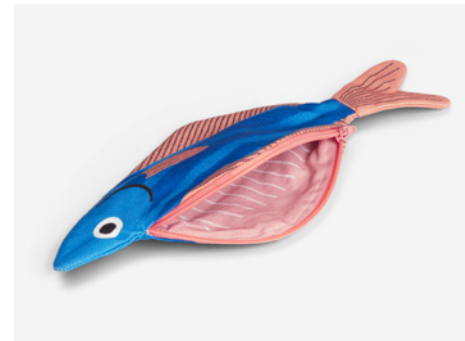

REFERENCE
10040

DESCRIPTION
Case

SIZE
27 x 13.5 cm

USABLE SPACE
20 x 12.5 cm

MATERIAL
100% Cotton