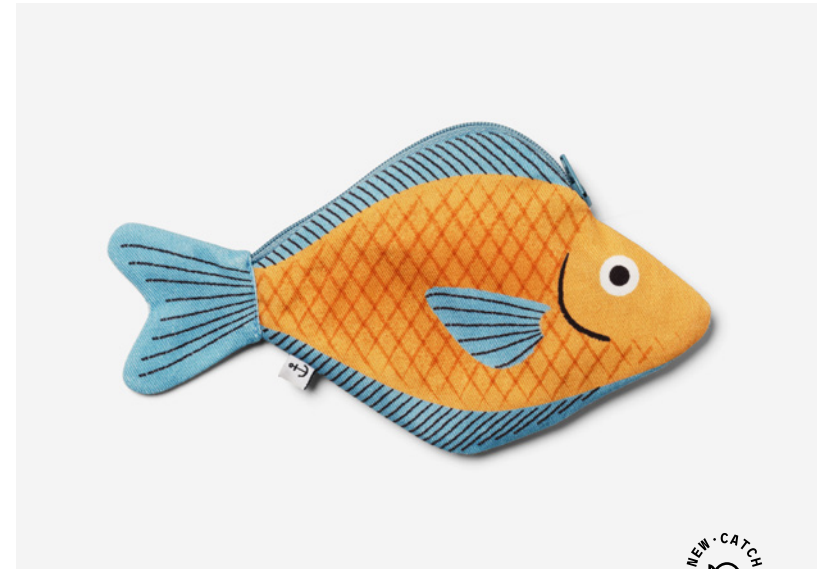

# Seabream Pink

REFERENCE  
10101 / 10102

DESCRIPTION  
Purse / Keychain

SIZE  
20.5 x 11.5 cm

USABLE SPACE  
14.5 x 10.5 cm

MATERIAL  
100% Cotton

NORTH SEA

# Seabream Yellow

REFERENCE  
10111 / 10112

DESCRIPTION  
Purse / Keychain

SIZE  
20.5 x 11.5 cm

USABLE SPACE  
14.5 x 10.5 cm

MATERIAL  
100% Cotton

NORTH SEA

NORTH SEA

# Seabream Lilac

REFERENCE  
10121 / 10122

DESCRIPTION  
Purse / Keychain

SIZE  
20.5 x 11.5 cm

USABLE SPACE  
14.5 x 10.5 cm

MATERIAL  
100% Cotton

NORTH SEA

NORTH SEA