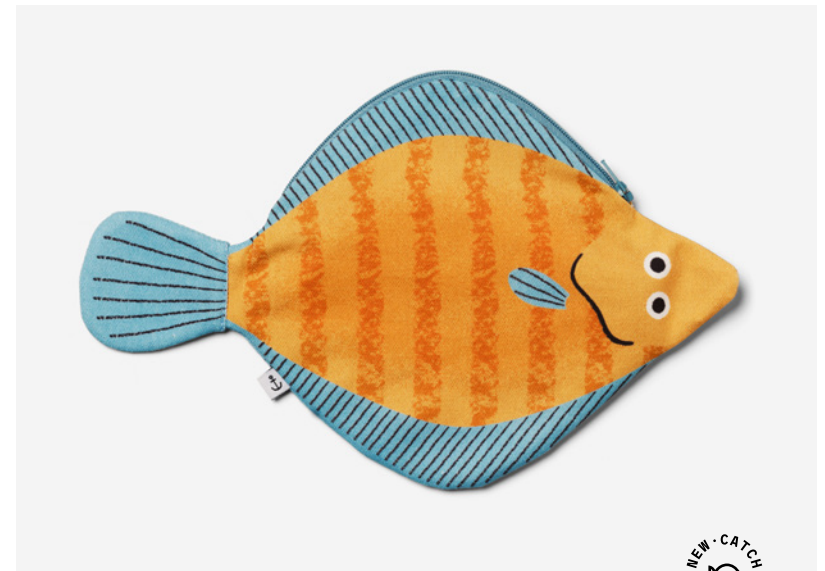

# Seabass

REFERENCE  
**10040**

DESCRIPTION  
**Case**

SIZE  
**27 x 13.5 cm**

USABLE SPACE  
**20 x 12.5 cm**

MATERIAL  
**100% Cotton**

NORTH SEA

NORTH SEA

# Rosefish

REFERENCE  
**10050**

DESCRIPTION  
**Case**

SIZE  
**26 x 14.5 cm**

USABLE SPACE  
**20 x 13.5 cm**

MATERIAL  
**100% Cotton**

NORTH SEA

# Plaice

REFERENCE  
**10070**

DESCRIPTION  
**Case**

SIZE  
**27 x 17.5 cm**

USABLE SPACE  
**20.5 x 16.5 cm**

MATERIAL  
**100% Cotton**

NORTH SEA