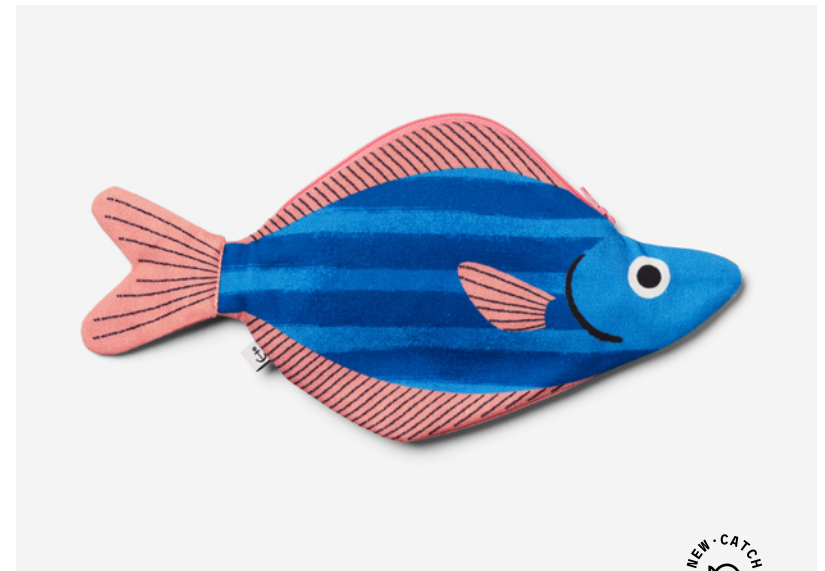

# Saithe Kid

REFERENCE  
10030

DESCRIPTION  
Fanny pack

SIZE  
31,5 x 11,5 x 7 cm

USABLE SPACE  
24 x 10,5 x 7 cm

MATERIAL  
100% Cotton

NORTH SEA

NORTH SEA