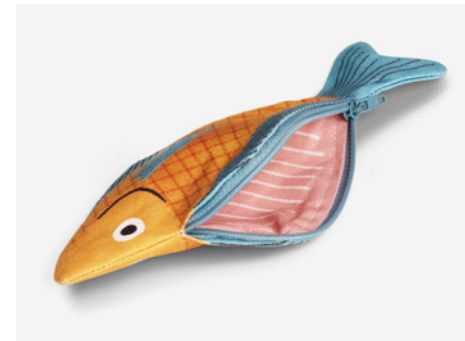

# Seabream Pink

REFERENCE  
10101 / 10102

DESCRIPTION  
Purse / Keychain

SIZE  
20.5 x 11.5 cm

USABLE SPACE  
14.5 x 10.5 cm

MATERIAL  
100% Cotton

NORTH SEA

# Seabream Yellow

REFERENCE  
10111 / 10112

DESCRIPTION  
Purse / Keychain

SIZE  
20.5 x 11.5 cm

USABLE SPACE  
14.5 x 10.5 cm

MATERIAL  
100% Cotton

NORTH SEA

NORTH SEA