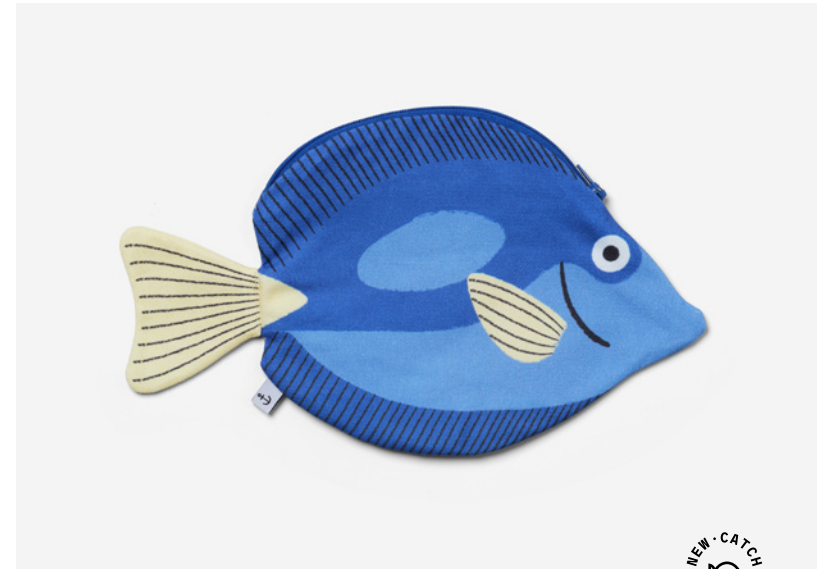

## Prawn Yellow

REFERENCE  
**11100**

DESCRIPTION  
**Shopping bag**

SIZE  
**49 x 63 cm**

USABLE SPACE  
**48 x 43 cm**

MATERIAL  
**100% Cotton**