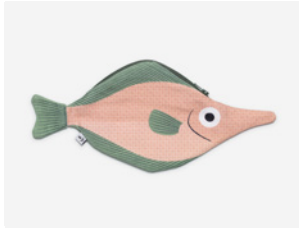

REF. 07181 / 07182

**Sweeper fish - Aqua**  
Purse / Keychain

REF. 07191 / 07192

**Sweeper fish - Green**  
Purse / Keychain

REF. 07201 / 07202

**Jacksmelt**  
Case

REF. 06050

**Snipefish**  
Case