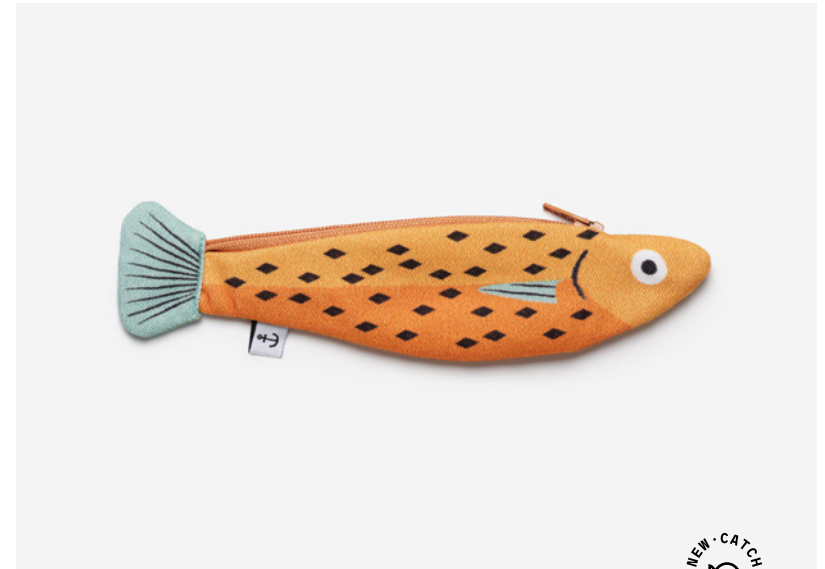

# Small Whiting Blue

REFERENCE  
09111 / 09112

DESCRIPTION  
Purse / Keychain

SIZE  
18 x 4.5 cm

USABLE SPACE  
14.5 x 4.5 cm

MATERIAL  
100% Cotton