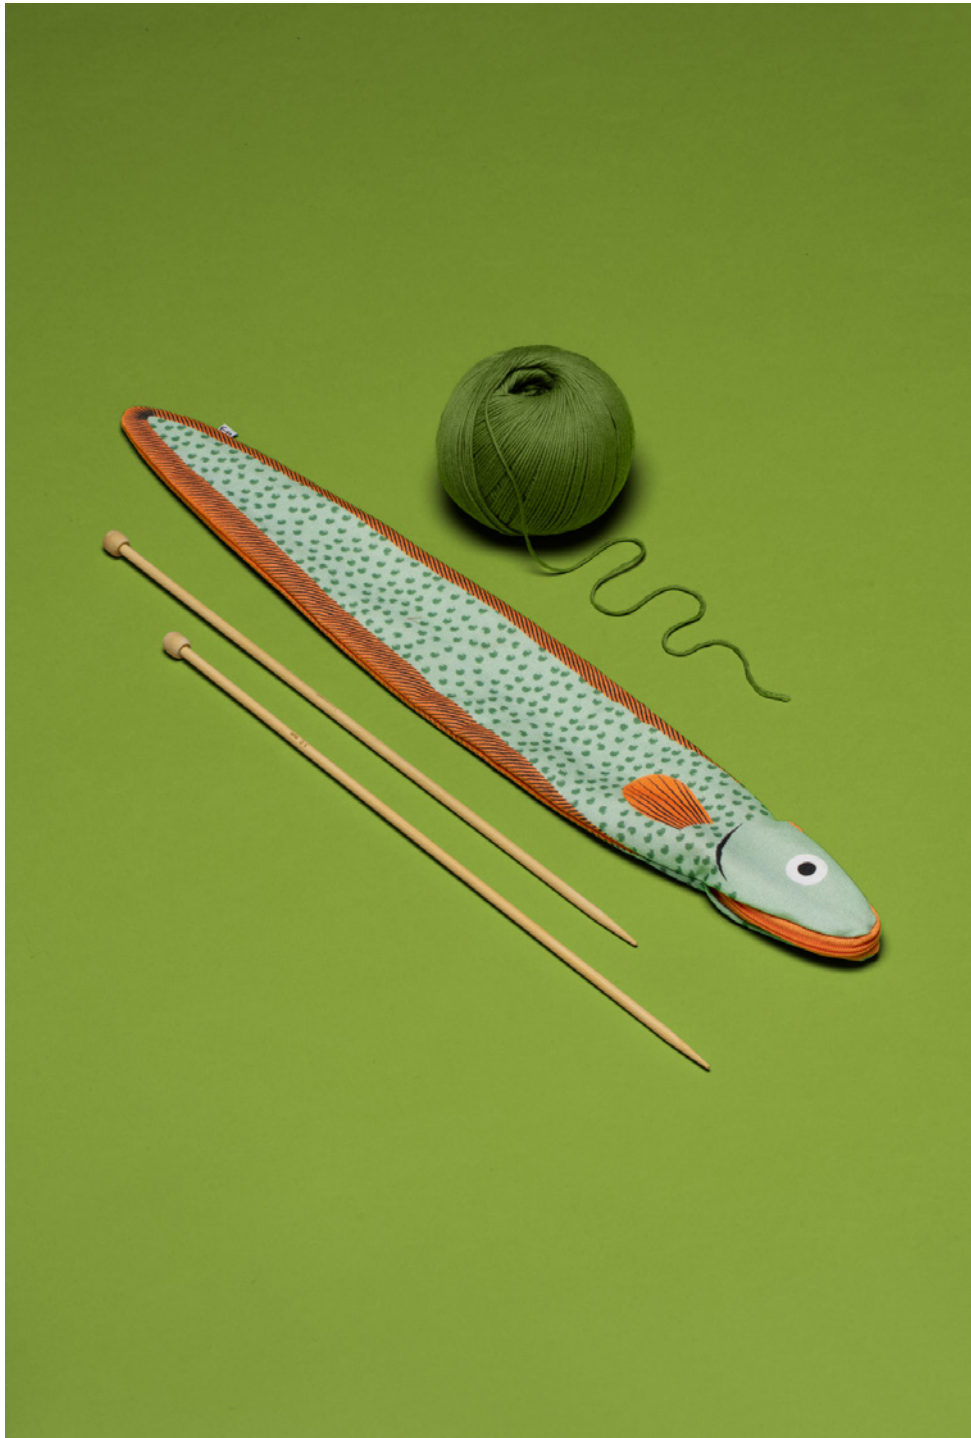

# Piranha Kid

REFERENCE  
08020

DESCRIPTION  
Backpack

SIZE  
52 x 34.5 cm

USABLE SPACE  
37 x 34 cm

MATERIAL  
100% Cotton

AMAZONIA