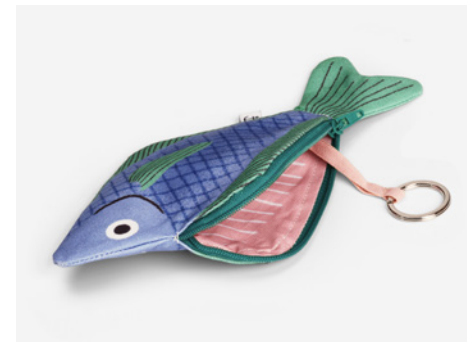

# Seabream Pink

REFERENCE  
10101 / 10102

DESCRIPTION  
Purse / Keychain

SIZE  
20.5 x 11.5 cm

USABLE SPACE  
14.5 x 10.5 cm

MATERIAL  
100% Cotton

NORTH SEA

# Seabream Yellow

REFERENCE  
10111 / 10112

DESCRIPTION  
Purse / Keychain

SIZE  
20.5 x 11.5 cm

USABLE SPACE  
14.5 x 10.5 cm

MATERIAL  
100% Cotton

NORTH SEA

NORTH SEA

# Seabream Lilac

REFERENCE  
10121 / 10122

DESCRIPTION  
Purse / Keychain

SIZE  
20.5 x 11.5 cm

USABLE SPACE  
14.5 x 10.5 cm

MATERIAL  
100% Cotton

NORTH SEA

NORTH SEA