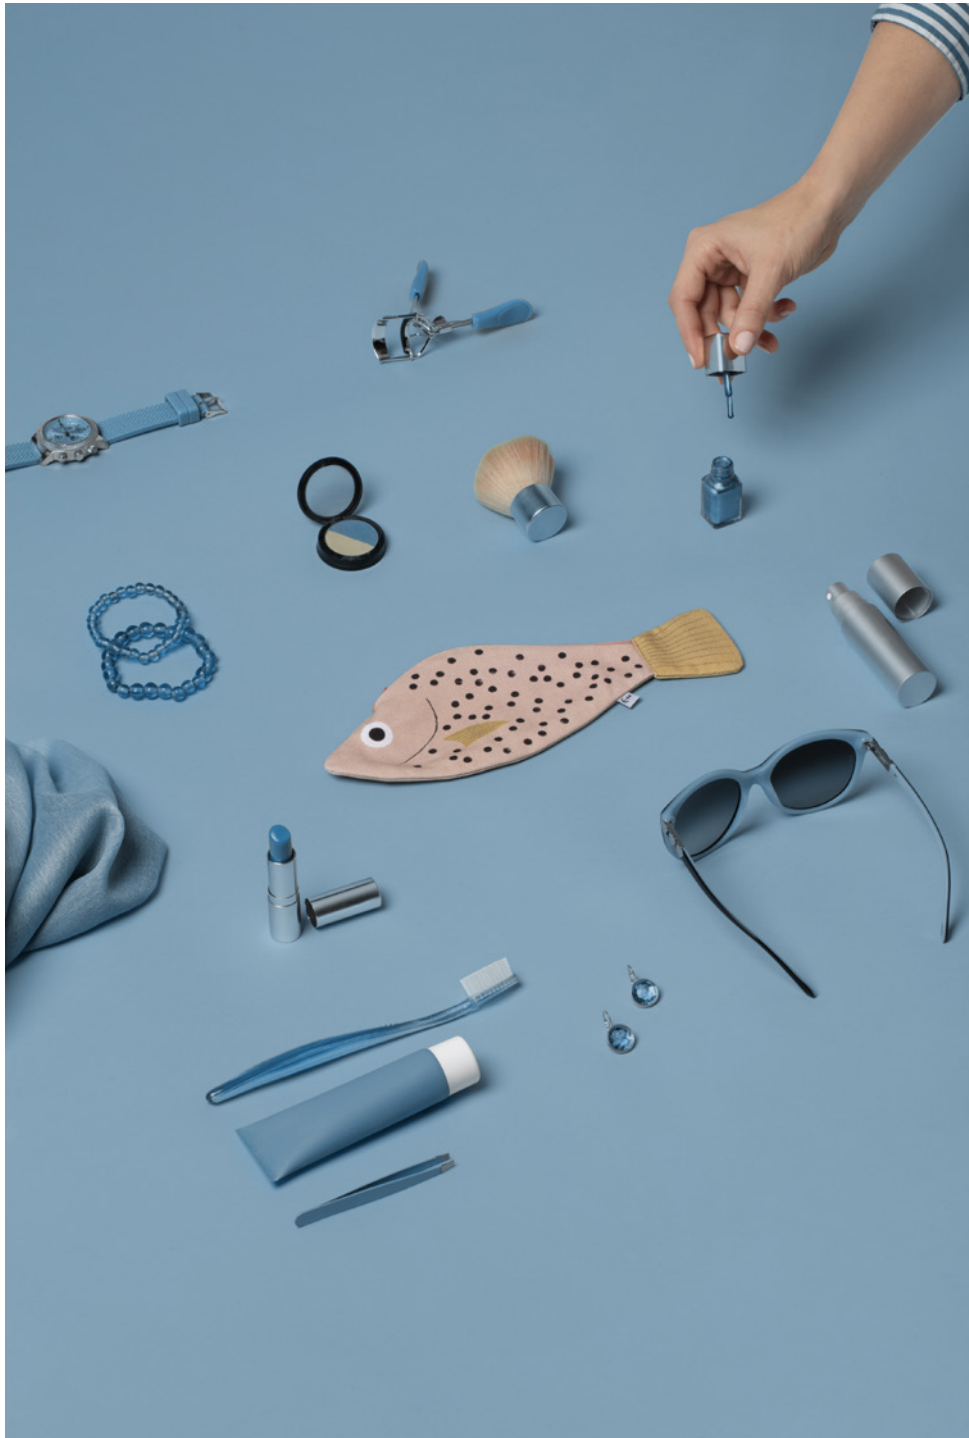

# Atlantic

Catches

Goldfish

Redfish

Sole

Saint Peter

Turbot

Crab

Mussel

ATLANTIC

# Goldfish

REFERENCE  
**03090**

DESCRIPTION  
**Case**

SIZE  
**28,5 x 9 cm**

USABLE SPACE  
**21 x 9 cm**

MATERIAL  
**100% Cotton**