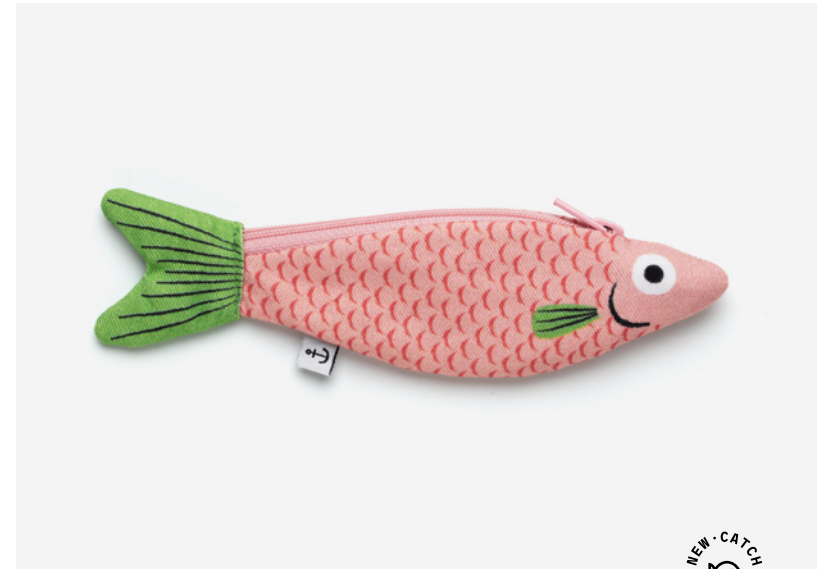

# Cardenal Lilac

REFERENCE  
08121 / 08122

DESCRIPTION  
Purse / Keychain

SIZE  
18 x 5 cm

USABLE SPACE  
13 x 5 cm

MATERIAL  
100% Cotton

AMAZONIA