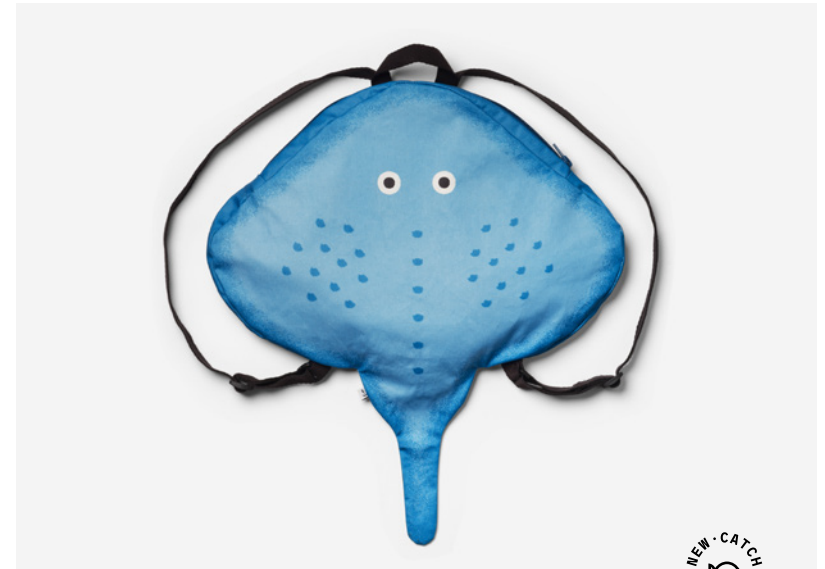

# Sandy Kid

REFERENCE  
10010

DESCRIPTION  
Backpack

SIZE  
39 x 44 x 5 cm

USABLE SPACE  
38 x 27 x 5 cm

MATERIAL  
100% Cotton

NORTH SEA

NORTH SEA