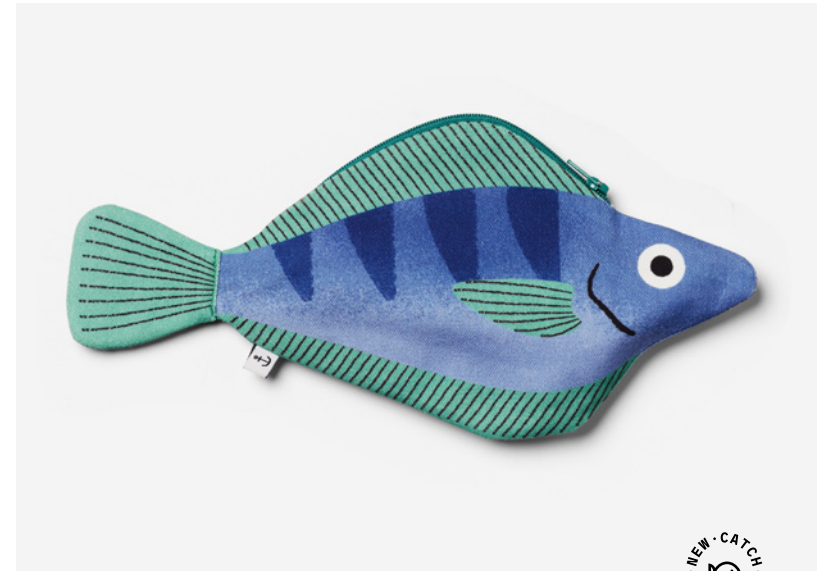

## Rosefish

REFERENCE  
**10050**

DESCRIPTION  
**Case**

SIZE  
**26 x 14.5 cm**

USABLE SPACE  
**20 x 13.5 cm**

MATERIAL  
**100% Cotton**

NORTH SEA