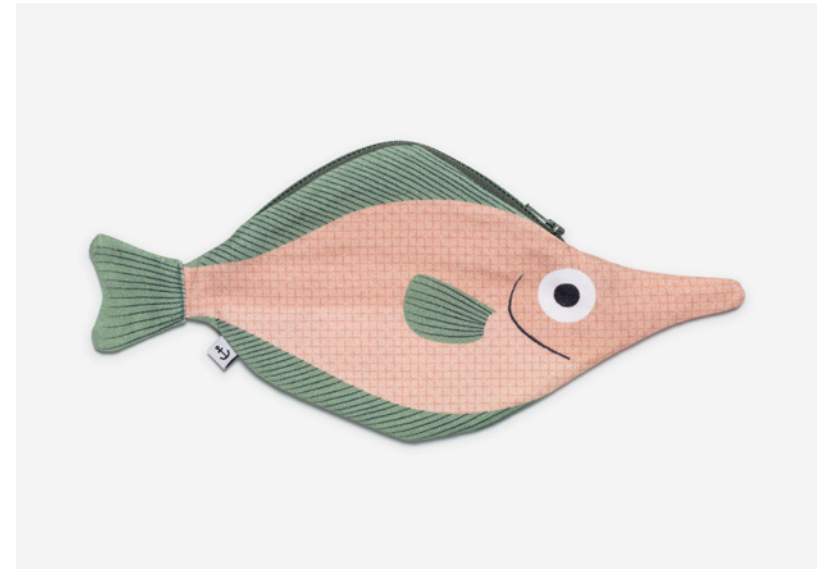

# California

Catches

Jacksmelt

Snipefish

Fanfish

Seahorse

Pompano

Señorita

# Jacksmelt

REFERENCE  
**06050**

DESCRIPTION  
**Case**

SIZE  
**31 x 9 cm**

USABLE SPACE  
**26 x 7 cm**

MATERIAL  
**100% Cotton**

# Snipefish

REFERENCE  
**06060**

DESCRIPTION  
Case

SIZE  
**28.5 x 13 cm**

USABLE SPACE  
**24 x 13 cm**

MATERIAL  
**100% Cotton**

CALIFORNIA