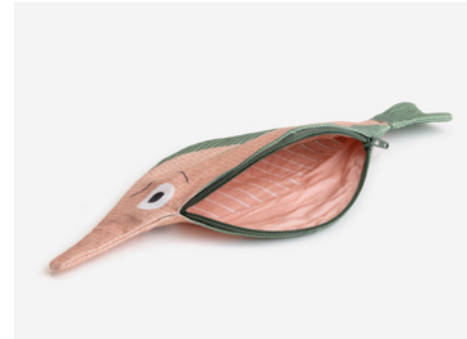

# California

Catches

Jacksmelt

Snipefish

Fanfish

Seahorse

Pompano

Señorita

# Jacksmelt

REFERENCE  
**06050**

DESCRIPTION  
**Case**

SIZE  
**31 x 9 cm**

USABLE SPACE  
**26 x 7 cm**

MATERIAL  
**100% Cotton**

# Snipefish

REFERENCE  
**06060**

DESCRIPTION  
Case

SIZE  
**28.5 x 13 cm**

USABLE SPACE  
**24 x 13 cm**

MATERIAL  
**100% Cotton**

CALIFORNIA