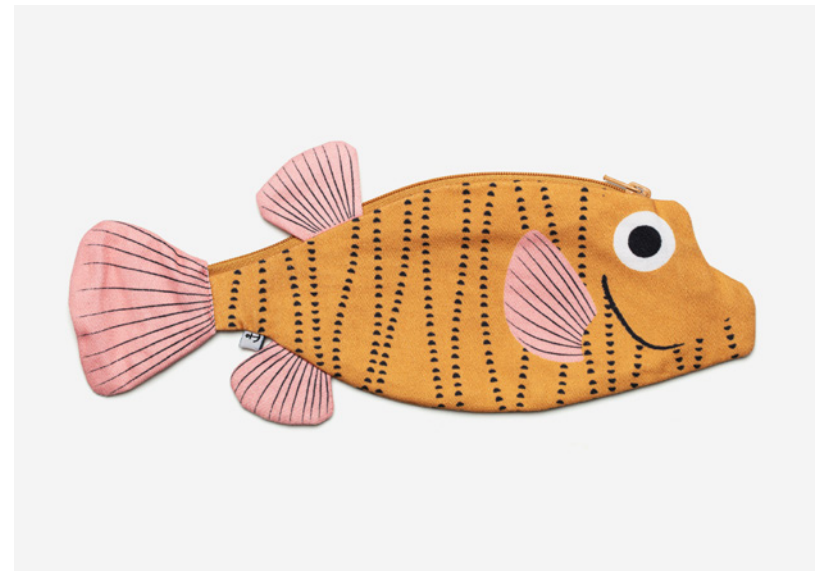

# Damselfish Kid

107

REFERENCE  
07040

DESCRIPTION  
Fanny pack

SIZE  
32 x 14.5 cm

USABLE SPACE  
26.5 x 14.5 cm

MATERIAL  
100% Cotton

MADAGASCAR