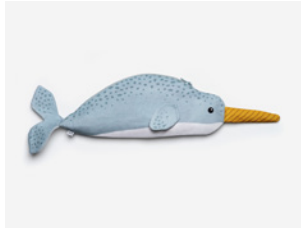

**Narwhal
Case**

REF. WDC21

Don Fisher has proudly partnered with Whale and Dolphin Conservation (WDC), the leading global charity dedicated to protecting whales and dolphins.

By buying this Narwhal case you are contributing 3 € towards WDC's conservation work to help protect this mysterious and beautiful Arctic whale from threats like climate change and hunting.

WDC is a registered UK charity (No. 1014705)