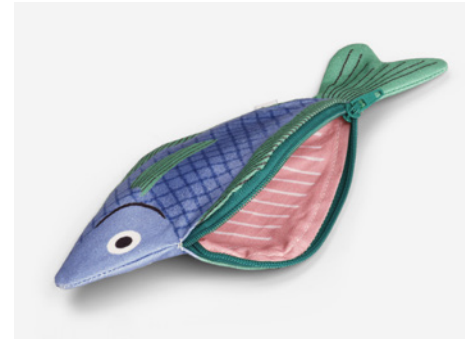

# Seabream Pink

REFERENCE  
10101 / 10102

DESCRIPTION  
Purse / Keychain

SIZE  
20.5 x 11.5 cm

USABLE SPACE  
14.5 x 10.5 cm

MATERIAL  
100% Cotton

NORTH SEA

# Seabream Yellow

REFERENCE  
10111 / 10112

DESCRIPTION  
Purse / Keychain

SIZE  
20.5 x 11.5 cm

USABLE SPACE  
14.5 x 10.5 cm

MATERIAL  
100% Cotton

NORTH SEA

NORTH SEA

# Seabream Lilac

REFERENCE  
10121 / 10122

DESCRIPTION  
Purse / Keychain

SIZE  
20.5 x 11.5 cm

USABLE SPACE  
14.5 x 10.5 cm

MATERIAL  
100% Cotton

NORTH SEA

NORTH SEA