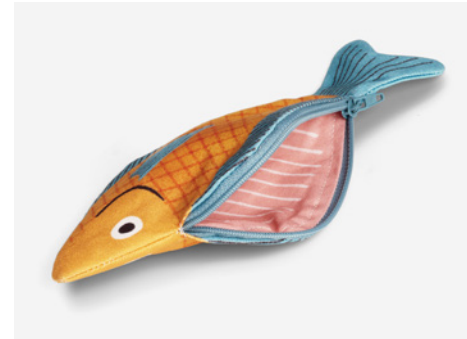

# Seabream Pink

REFERENCE  
10101 / 10102

DESCRIPTION  
Purse / Keychain

SIZE  
20.5 x 11.5 cm

USABLE SPACE  
14.5 x 10.5 cm

MATERIAL  
100% Cotton

NORTH SEA

# Seabream Yellow

REFERENCE  
10111 / 10112

DESCRIPTION  
Purse / Keychain

SIZE  
20.5 x 11.5 cm

USABLE SPACE  
14.5 x 10.5 cm

MATERIAL  
100% Cotton

NORTH SEA

NORTH SEA

# Seabream Lilac

REFERENCE  
10121 / 10122

DESCRIPTION  
Purse / Keychain

SIZE  
20.5 x 11.5 cm

USABLE SPACE  
14.5 x 10.5 cm

MATERIAL  
100% Cotton

NORTH SEA

NORTH SEA