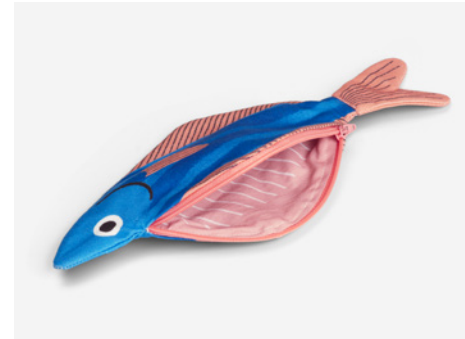

# Saithe Kid

REFERENCE  
10030

DESCRIPTION  
Fanny pack

SIZE  
31,5 x 11,5 x 7 cm

USABLE SPACE  
24 x 10,5 x 7 cm

MATERIAL  
100% Cotton

NORTH SEA

NORTH SEA

# Seabass

REFERENCE  
**10040**

DESCRIPTION  
**Case**

SIZE  
**27 x 13.5 cm**

USABLE SPACE  
**20 x 12.5 cm**

MATERIAL  
**100% Cotton**

NORTH SEA

NORTH SEA