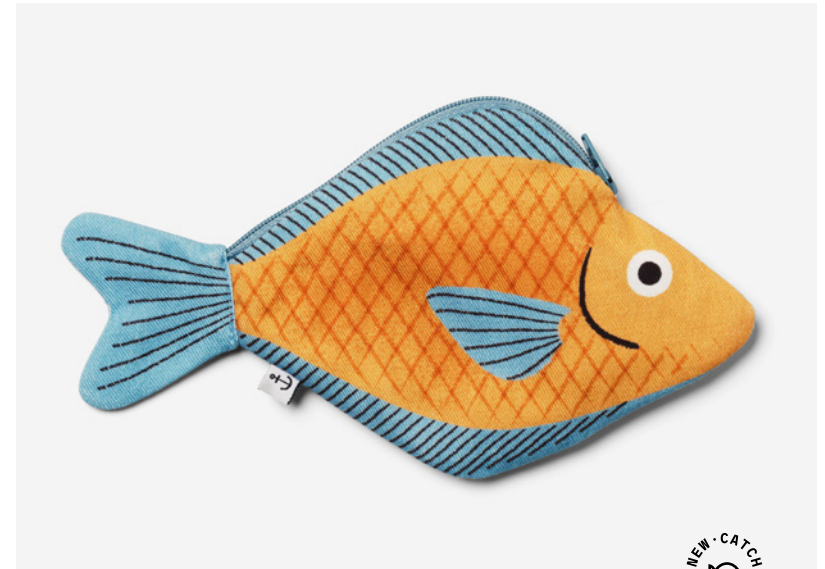

# Seabream Pink

REFERENCE  
10101 / 10102

DESCRIPTION  
Purse / Keychain

SIZE  
20.5 x 11.5 cm

USABLE SPACE  
14.5 x 10.5 cm

MATERIAL  
100% Cotton

NORTH SEA

# Seabream Yellow

REFERENCE  
10111 / 10112

DESCRIPTION  
Purse / Keychain

SIZE  
20.5 x 11.5 cm

USABLE SPACE  
14.5 x 10.5 cm

MATERIAL  
100% Cotton

NORTH SEA

NORTH SEA

# Seabream Lilac

REFERENCE  
10121 / 10122

DESCRIPTION  
Purse / Keychain

SIZE  
20.5 x 11.5 cm

USABLE SPACE  
14.5 x 10.5 cm

MATERIAL  
100% Cotton

NORTH SEA

NORTH SEA