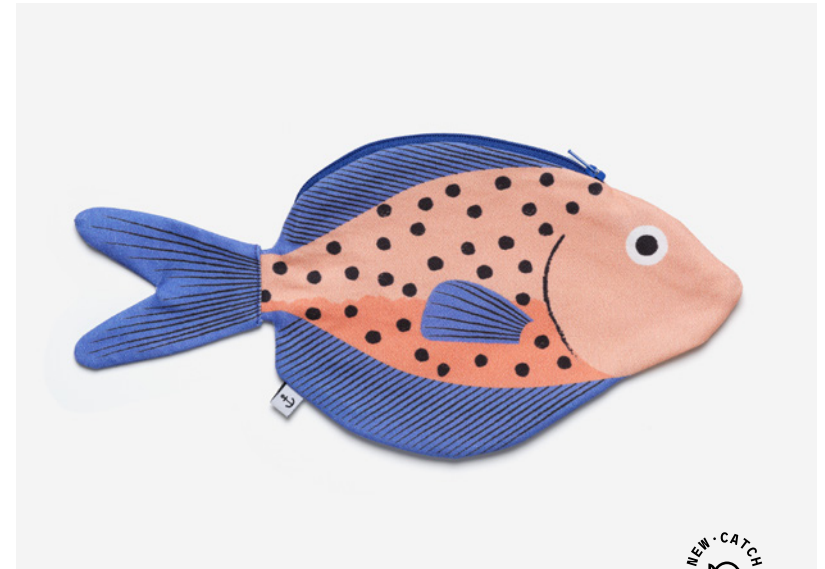

# Gemfish

REFERENCE  
**09080**

DESCRIPTION  
Case

SIZE  
31.5 x 6 cm

USABLE SPACE  
25.5 x 5.5 cm

MATERIAL  
100% Cotton