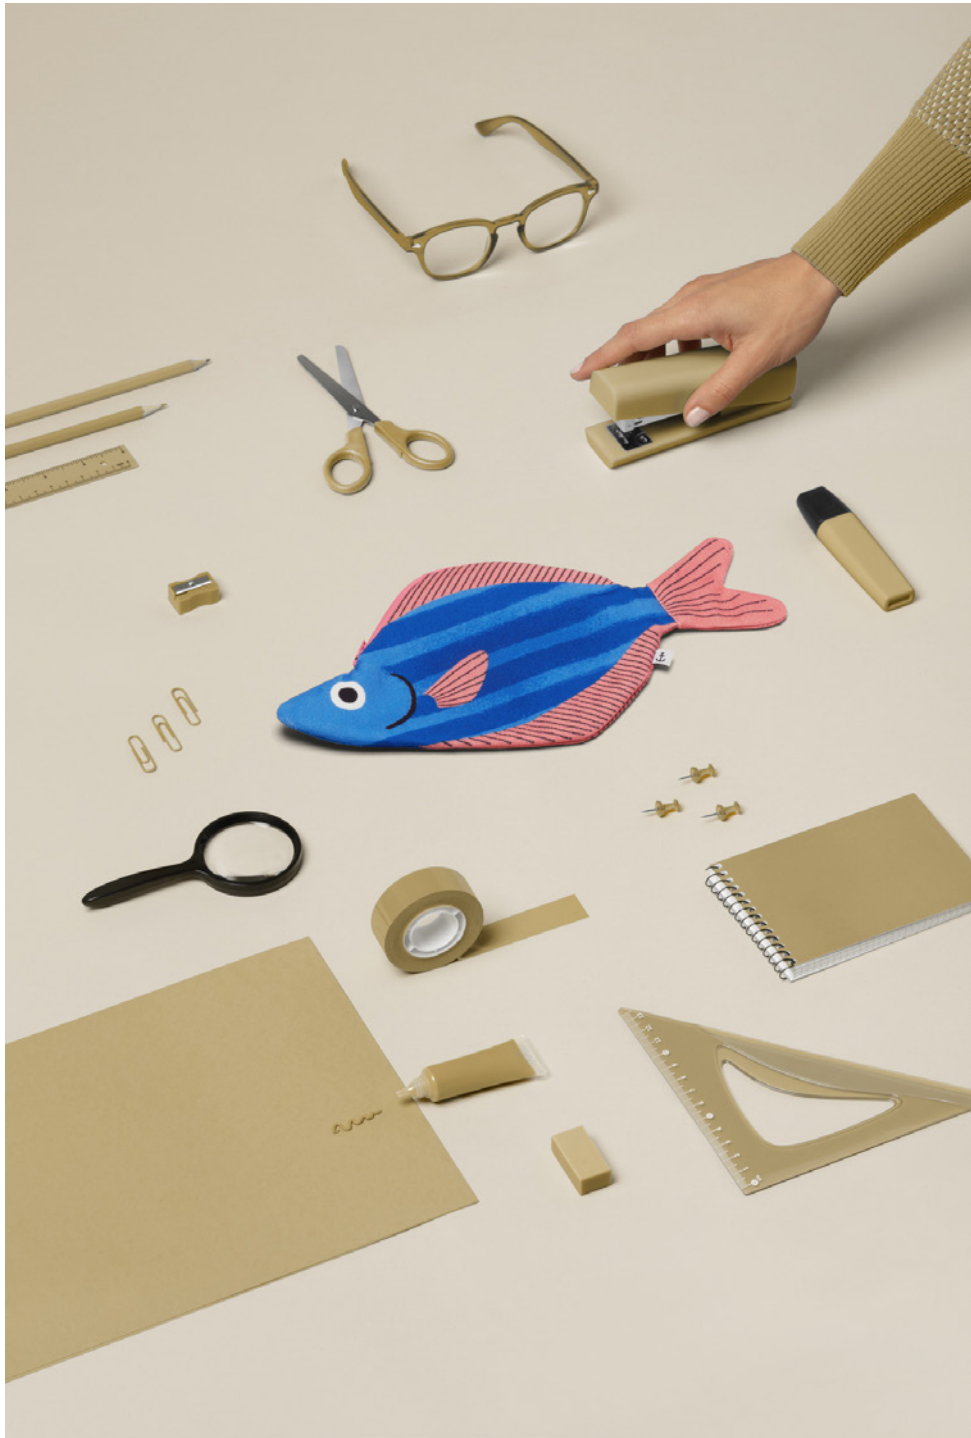

NORTH SEA

Seabass

REFERENCE
10040

DESCRIPTION
Case

SIZE
27 x 13.5 cm

USABLE SPACE
20 x 12.5 cm

MATERIAL
100% Cotton