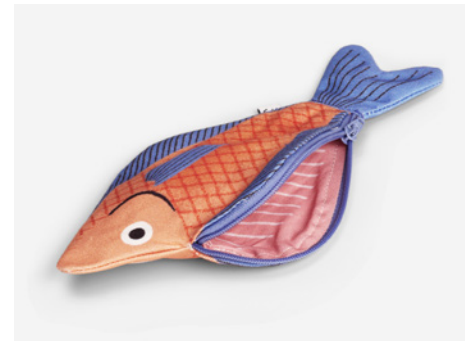

NORTH SEA

Seabream Pink

REFERENCE
10101 / 10102

DESCRIPTION
Purse / Keychain

SIZE
20.5 x 11.5 cm

USABLE SPACE
14.5 x 10.5 cm

MATERIAL
100% Cotton