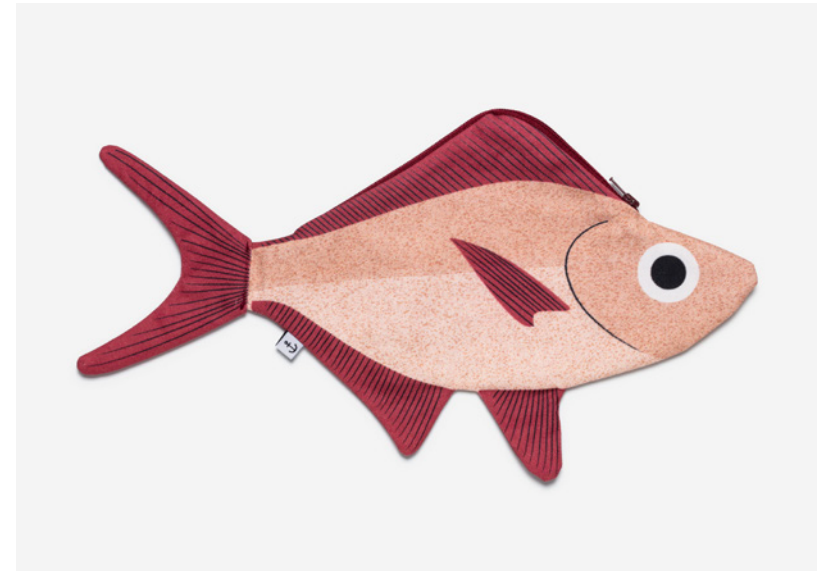

# Large Shell Pink

REFERENCE  
**05230**

DESCRIPTION  
**Purse**

SIZE  
**12.5 x 12 cm**

USABLE SPACE  
**12.5 x 12 cm**

MATERIAL  
**100% Cotton**