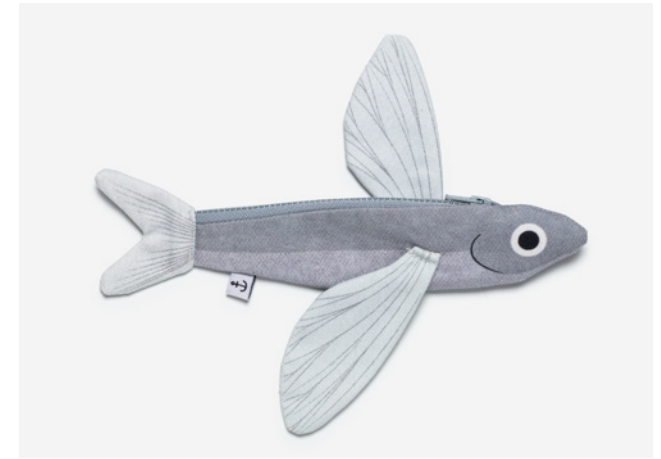

JAPAN

Flying Fish

173

REFERENCE
05271 / 05272

DESCRIPTION
Purse / Keychain

SIZE
21.5 x 11 cm

USABLE SPACE
16.5 x 4.5 cm

MATERIAL
100% Cotton