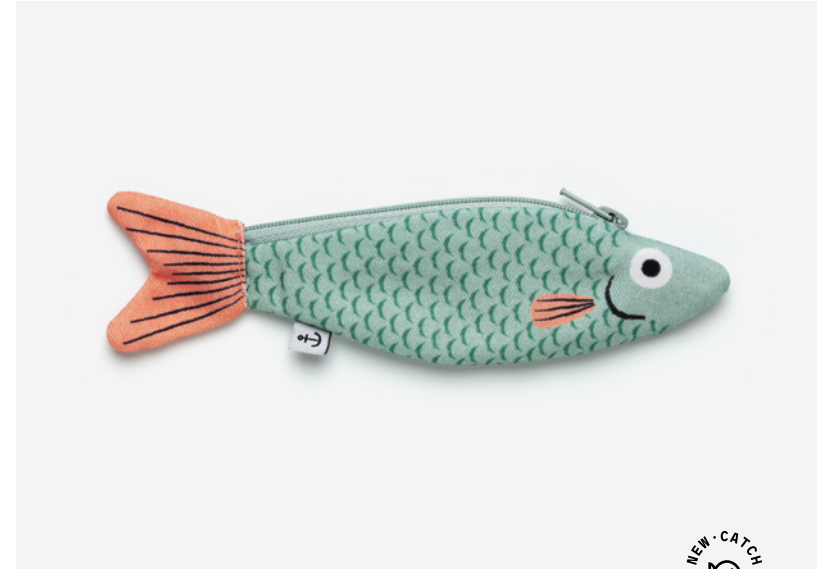

## Small Piranha

REFERENCE  
08101 / 08102

DESCRIPTION  
Purse / Keychain

SIZE  
18.5 x 10.5 cm

USABLE SPACE  
14 x 10 cm

MATERIAL  
100% Cotton

AMAZONIA