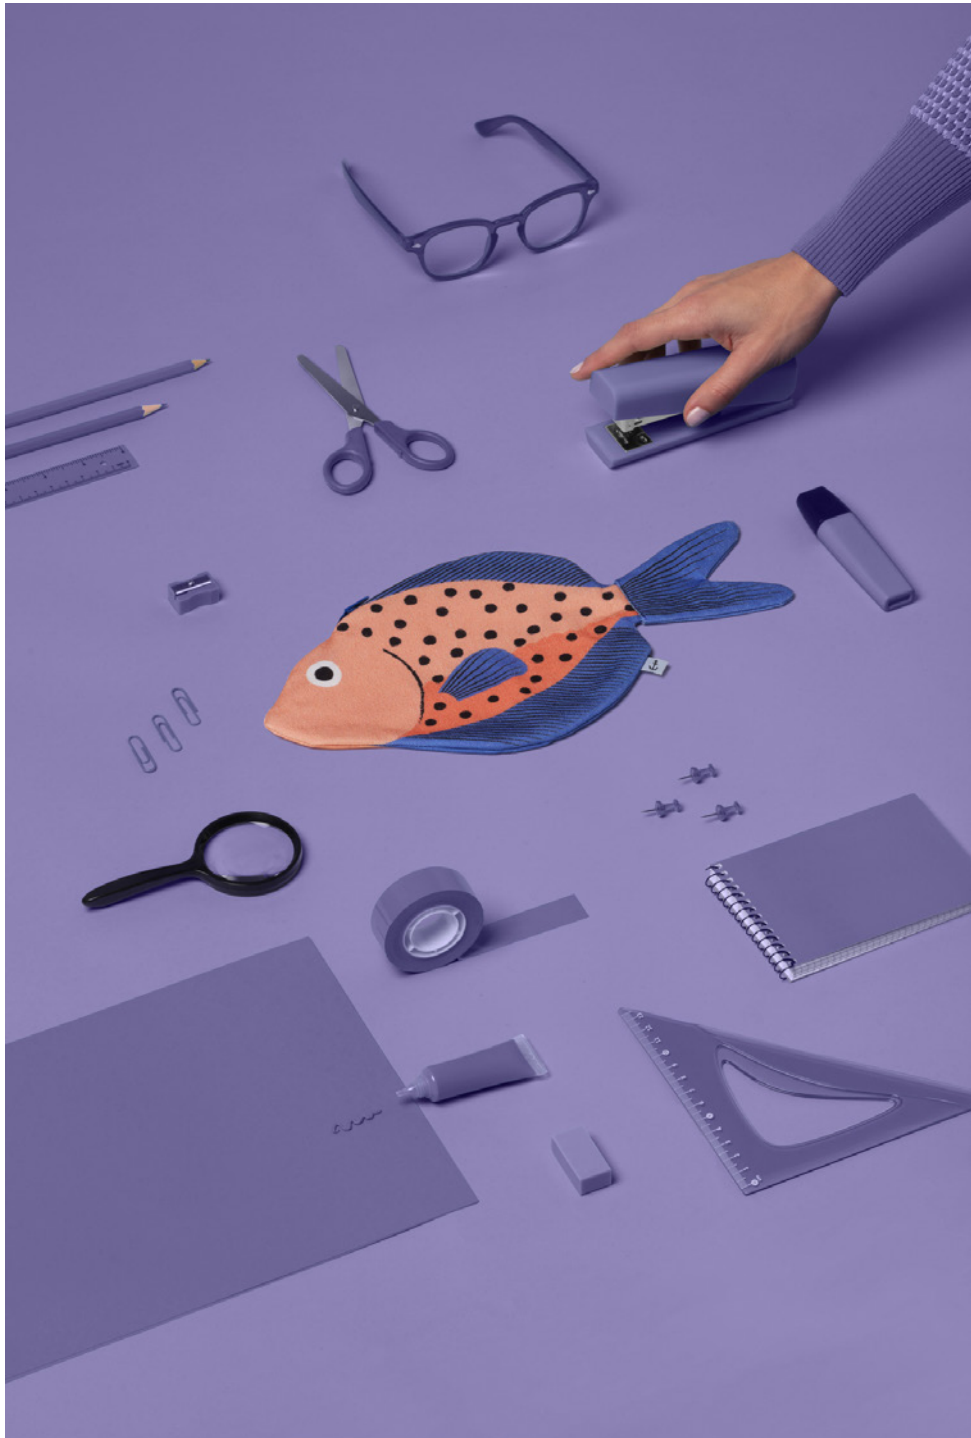

# Gemfish

REFERENCE  
**09080**

DESCRIPTION  
Case

SIZE  
31.5 x 6 cm

USABLE SPACE  
25.5 x 5.5 cm

MATERIAL  
100% Cotton