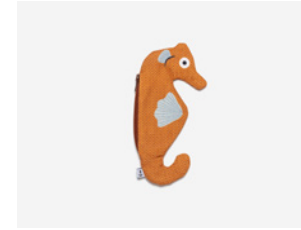

Seahorse
Orange Purse/Keychain

REF. 06131 / 06132