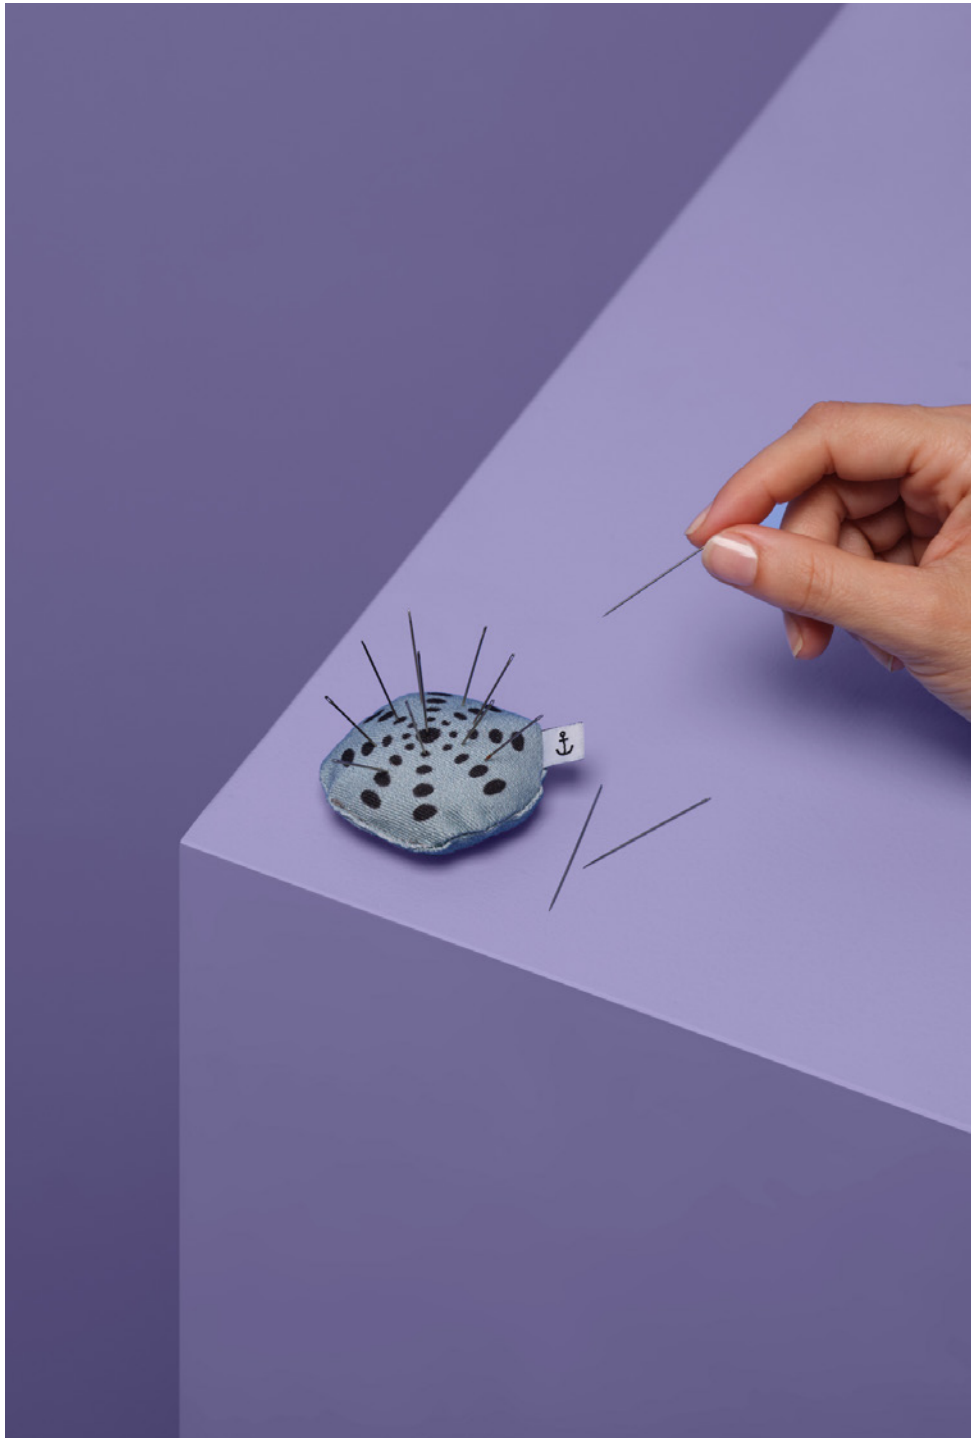

# Small Whiting Pink

REFERENCE  
09131 / 09132

DESCRIPTION  
Purse / Keychain

SIZE  
18 x 4.5 cm

USABLE SPACE  
14.5 x 4.5 cm

MATERIAL  
100% Cotton