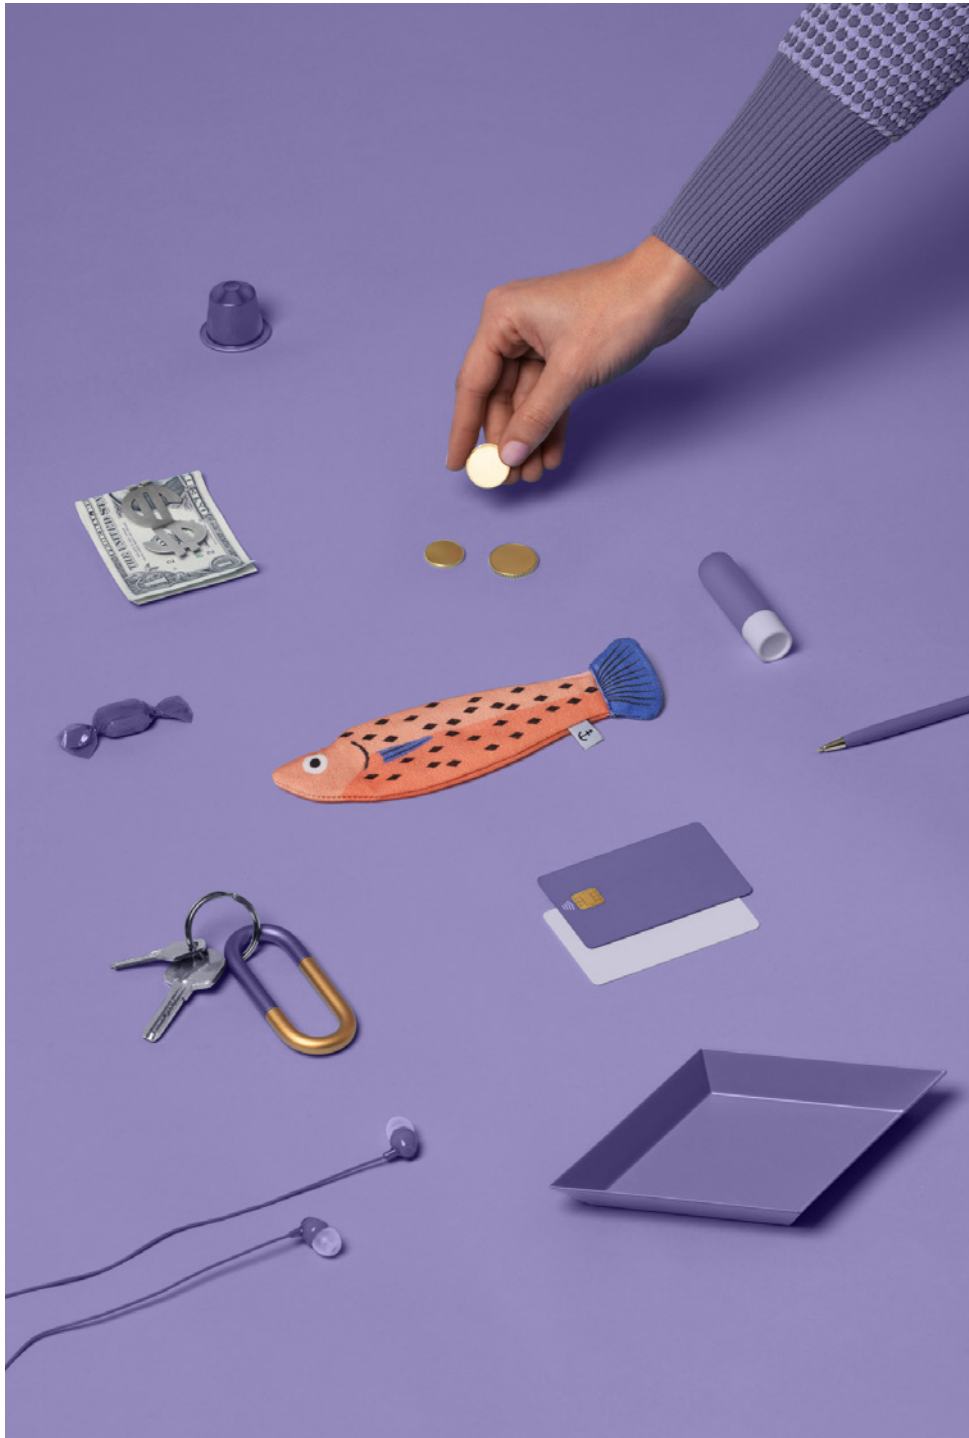

# Small Whiting Orange

REFERENCE  
09121 / 09122

DESCRIPTION  
Purse / Keychain

SIZE  
18 x 4.5 cm

USABLE SPACE  
14.5 x 4.5 cm

MATERIAL  
100% Cotton