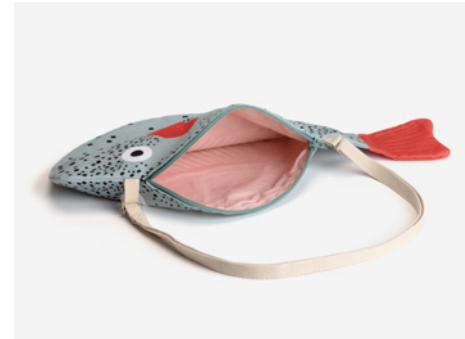

# Turtle Kid

REFERENCE  
04030

DESCRIPTION  
Backpack

SIZE  
43 x 33 cm

USABLE SPACE  
27.5 x 26 cm

MATERIAL  
100% Cotton

AUSTRALIA