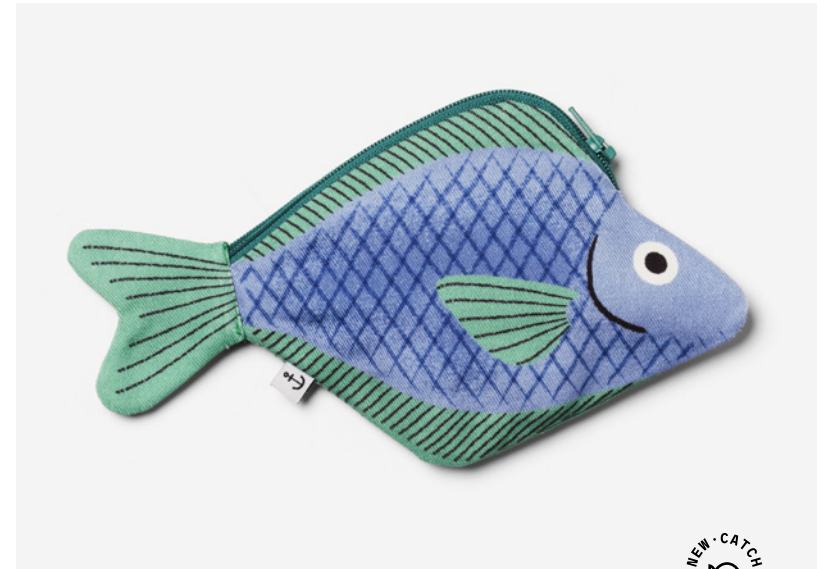

# Seabream Pink

REFERENCE  
10101 / 10102

DESCRIPTION  
Purse / Keychain

SIZE  
20.5 x 11.5 cm

USABLE SPACE  
14.5 x 10.5 cm

MATERIAL  
100% Cotton

NORTH SEA

# Seabream Yellow

REFERENCE  
10111 / 10112

DESCRIPTION  
Purse / Keychain

SIZE  
20.5 x 11.5 cm

USABLE SPACE  
14.5 x 10.5 cm

MATERIAL  
100% Cotton

NORTH SEA

NORTH SEA

# Seabream Lilac

REFERENCE  
10121 / 10122

DESCRIPTION  
Purse / Keychain

SIZE  
20.5 x 11.5 cm

USABLE SPACE  
14.5 x 10.5 cm

MATERIAL  
100% Cotton

NORTH SEA

NORTH SEA