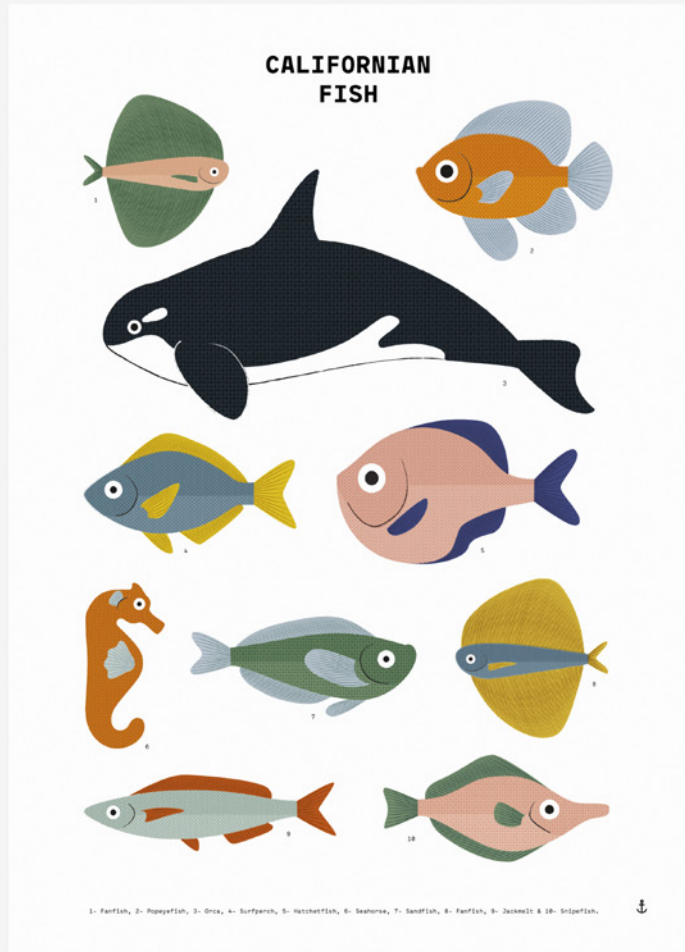

Californian Fish

REFERENCE
06220

DESCRIPTION
Print

SIZE
50 x 70 cm

MATERIAL
Paper 200 gr