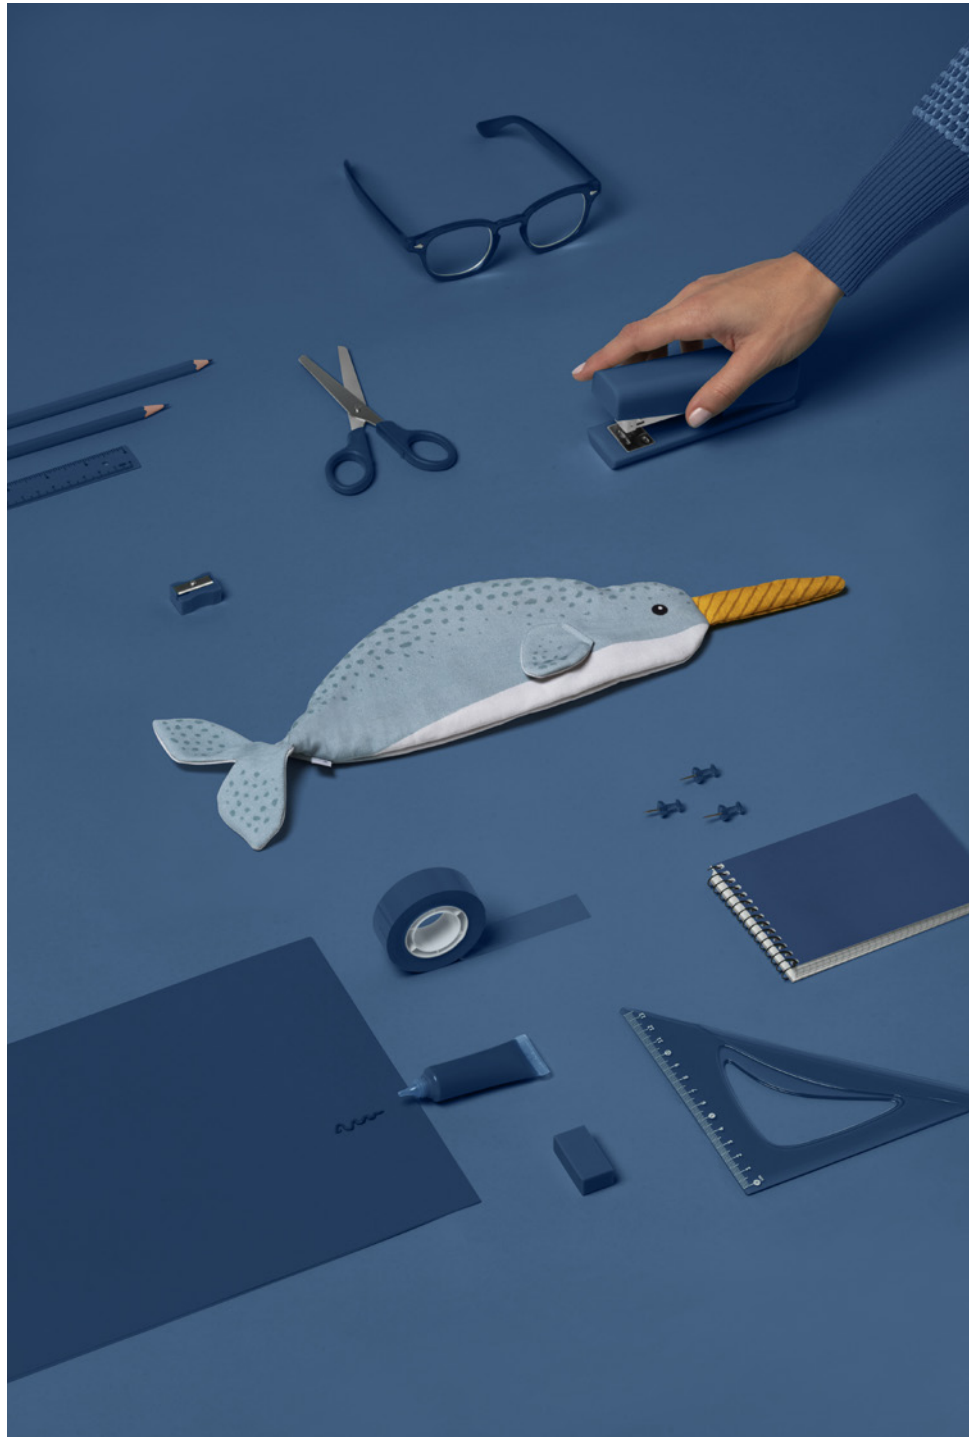

DON FISHER X WDC