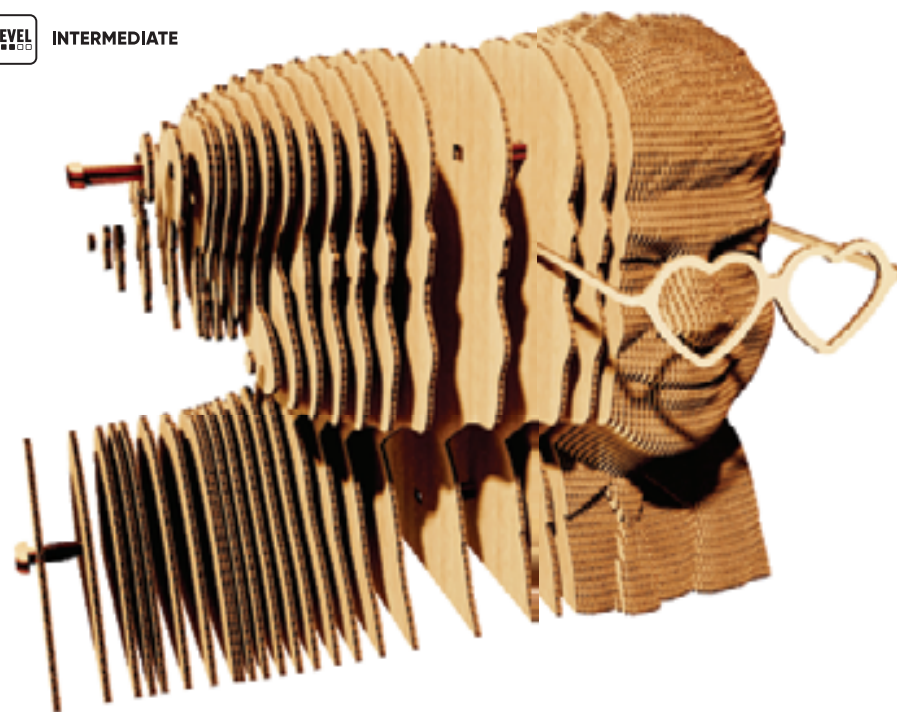

INTERMEDIATE

MARILYN
MONROE

MARILYN MONROE

SKU: CARTMMMN

PARTS
127
PUZZLE SIZE
16x13,2x12,9 cm
6,24x5,15x5,03 in
WEIGHT
929g

INTERMEDIATE

DRACULA

DRACULA