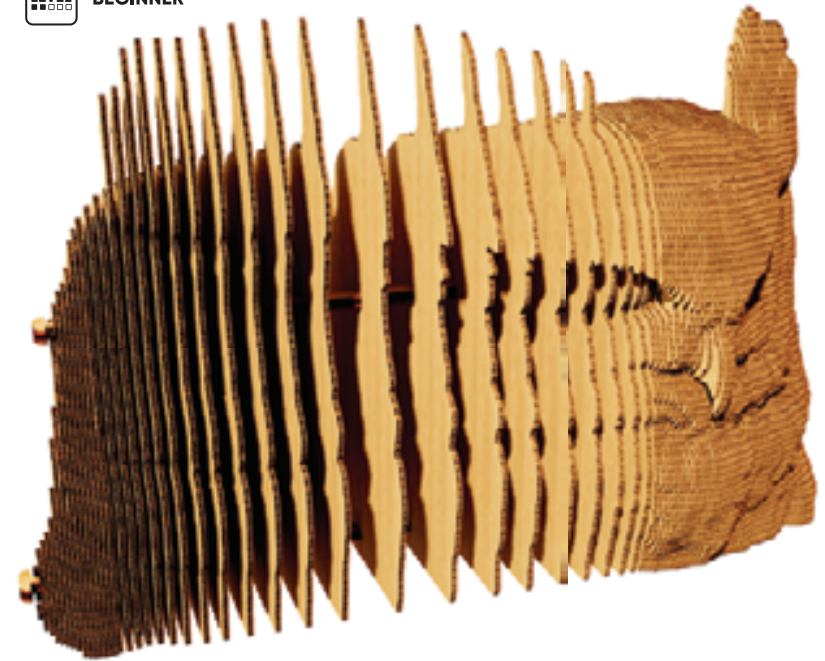

UN CORN

OWL

OWL

SKU: CARTOWL

PARTS
99
PUZZLE SIZE
18x14x12 cm
7,02x5,46x4,68 in
WEIGHT
828g

LEVEL BEGINNER

WOLF

WOLF