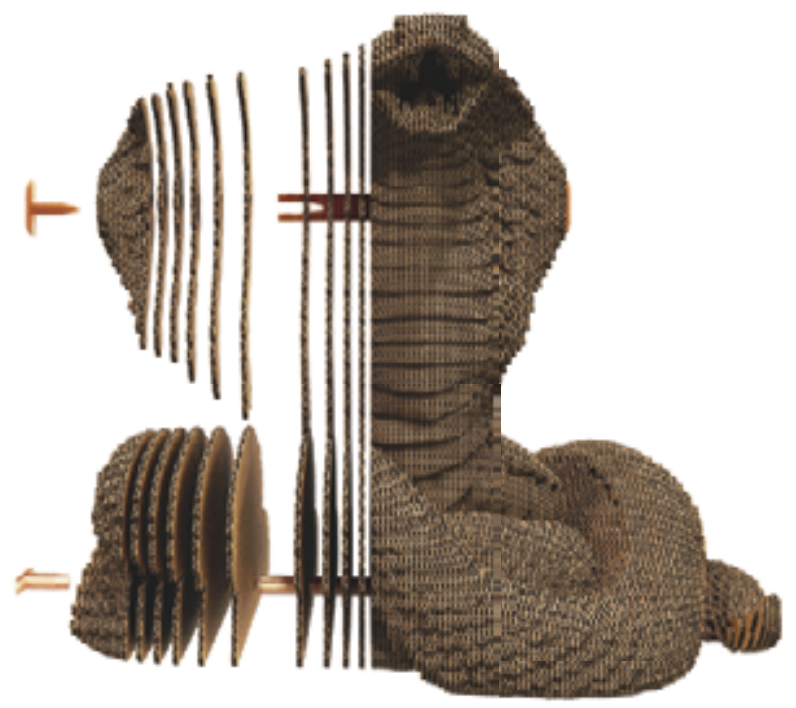

WALL COLLECTION

NEW

COBRA

COBRA

SKU: CARTCOBRA

PARTS
141
PUZZLE SIZE
19x16x17 cm
7.4x6.3x6.7 in
WEIGHT
713g

LEVEL INTERMEDIATE

NEW