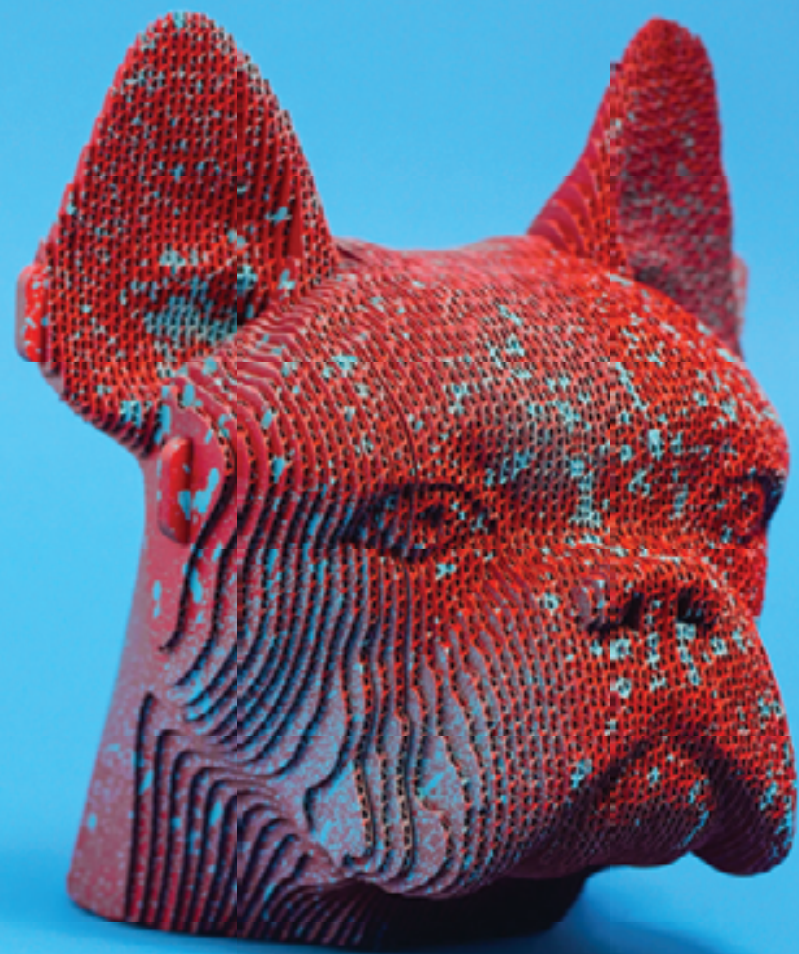

BULLDOG

BULLDOG

SKU: CARTMBDG

PARTS
131
PUZZLE SIZE
15,5x15,2x12,4 cm
6,05x5,93x4,84 in
WEIGHT
828g

BEGINNER