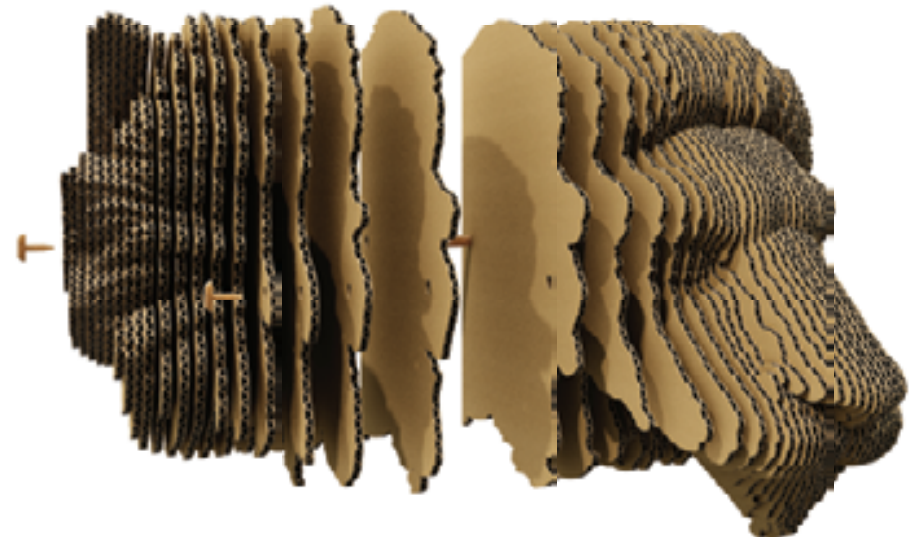

SKU: CWRHINO

PARTS
57
PUZZLE SIZE
25x17x23 cm
9,75x6,63x8,97 in
WEIGHT
1295g

LEVEL
WOOD
BEGINNER

ZEBRA

ZEBRA

SKU: CWZEB

PARTS
43
PUZZLE SIZE
30x13x25 cm
11,7x5,07x9,75 in
WEIGHT
1425g

LEVEL
WOOD
BEGINNER

LION

LION

SKU: CWLION

PARTS
79
PUZZLE SIZE
27x24x20 cm
10,53x9,36x7,8 in
WEIGHT
1535g

LEVEL
BEGINNER

CARTONIZE YOUR OWN ICON

**100 PIECES MINIMUM ORDER
WITH YOUR 3D MODEL**

**EXTRA COST FOR 3D MODEL
DEVELOPMENT TBD**