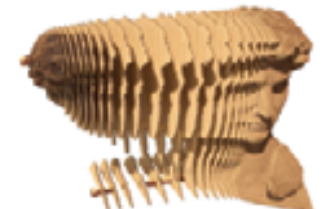

PUZZLE SIZE

18x11,7x16 cm

7,02x4,56x6,24 in

WEIGHT

778g

BEGINNER

DAVID

POOP