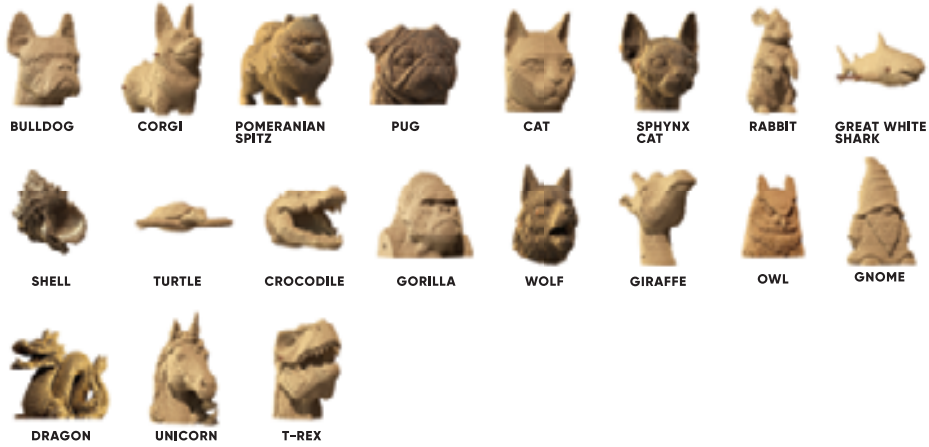

**CREATE, CALM YOURSELF,
SHARE IT AS A GIFT,
AND CARTONIZE YOUR ICON!**

NO PLASTIC,
ECO AND SAFE

EASY,
FUN
AND DIY

NO GLUE
OR TOOLS

PAINT WITH
BRUSH
OR SPRAY

FAMILY
ACTIVITY

SCULPTURAL
EXPERIENCE

MADE IN UKRAINE

MAKE AN
ART OBJECT
WITHOUT GLUE
AND SCISSORS

HOW IT LOOKS?

CLASSIC COLLECTION

WALL COLLECTION

HOW IT WORKS? EASY LIKE 1-2-3-4!

**1. SORT
THE PIECES**

**2. ASSEMBLE
ON WOODEN
STICKS**

**3. CLOSE IT
WITH A PLUG**

**4. PAINT IT OR
LEAVE IT CRAFTY
AS IT IS**

CARTONIC PRODUCTS GUIDE

NEW

ANIMALS AND CREATURES

ART & SCULPTURES

FAMOUS

LIFESTYLE

CARS & BIKES