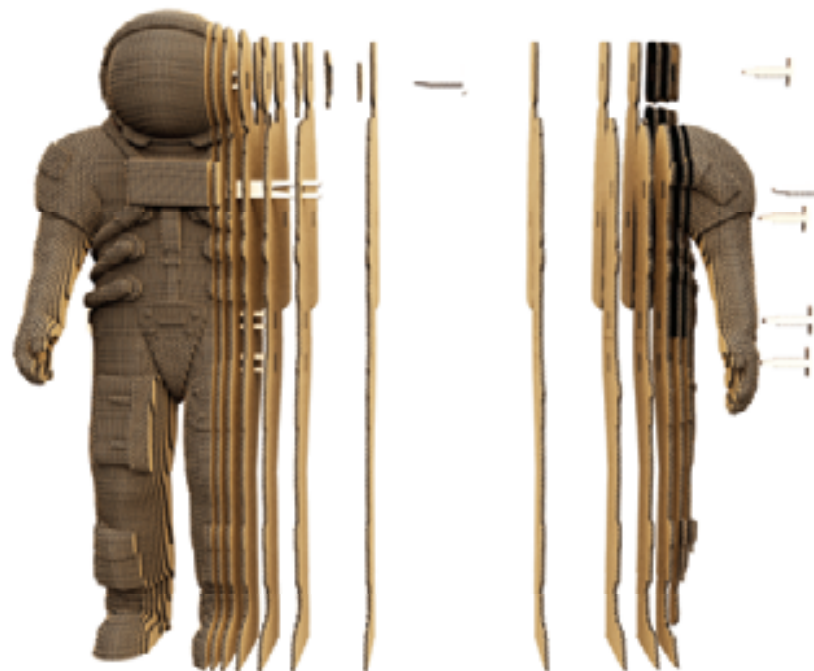

NEW

ASTRONAUT

ASTRONAUT

SKU: CARTASTRON

PARTS
60
PUZZLE SIZE
29x13x12 cm
7.4x3.1x5.1 in
WEIGHT
860g

LEVEL EXPERT