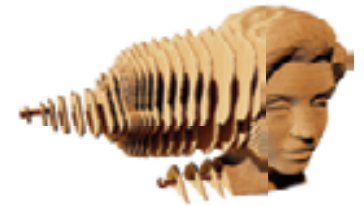

INTERMEDIATE

MARILYN
MONROE

MARILYN MONROE

SKU: CARTMMMN

PARTS
127
PUZZLE SIZE
16x13,2x12,9 cm
6,24x5,15x5,03 in
WEIGHT
929g

INTERMEDIATE

DRACULA

DRACULA