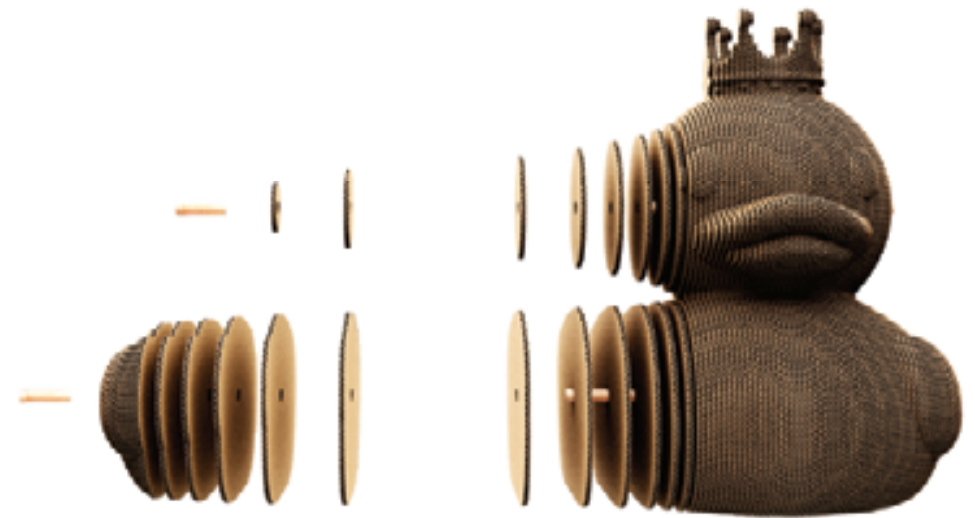

DUCK

SKU: CARTDUCK

PARTS
104
PUZZLE SIZE
16x13x15 cm
7x5.1x7 in
WEIGHT
740g

LEVEL BEGINNER