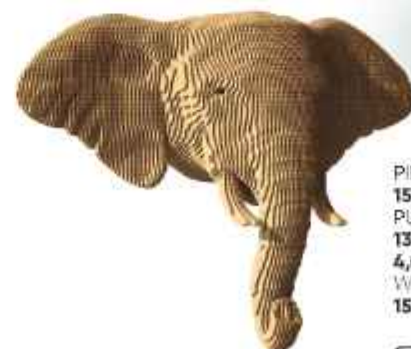

BUFFALO

SKU: CWBUFF

PIECES
160
PUZZLE SIZE
29,5x48,4x23,5 cm
11,51x18,88x9,17 in
WEIGHT
1710g

LEVEL
EXPERT

ELEPHANT

SKU: CWELEP

PIECES
158
PUZZLE SIZE
136x48x22 cm
4,04x18,72x8,58 in
WEIGHT
1565g

LEVEL
EXPERT