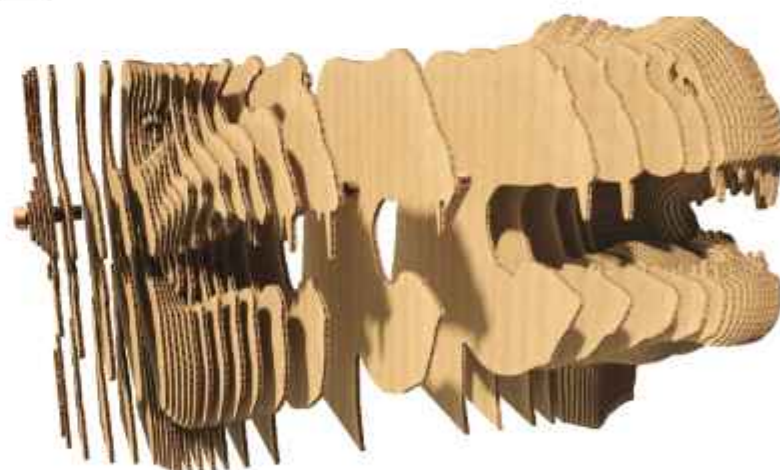

PIECES

72

PUZZLE SIZE

16x9,1x20,6 cm

6,24x3,55x8,03 in

WEIGHT

1029g

BEGINNER