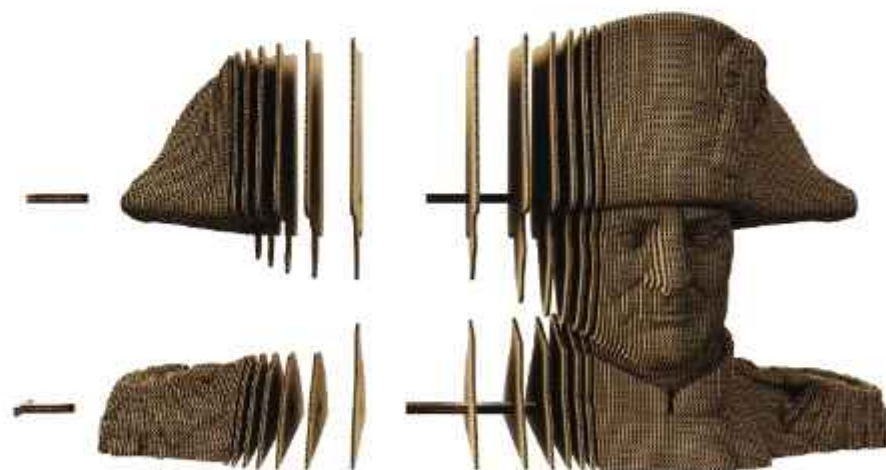

INTERMEDIATE

NEW

NAPOLEON BONAPARTE

SKU: CARTNAPOL

PIECES
216
PUZZLE SIZE
17x20x11 cm
6,63x7,8x4,29 in
WEIGHT
740g

LEVEL
4/5/6/7/8/9/10
INTERMEDIATE

PERSONALITIES

GNOME