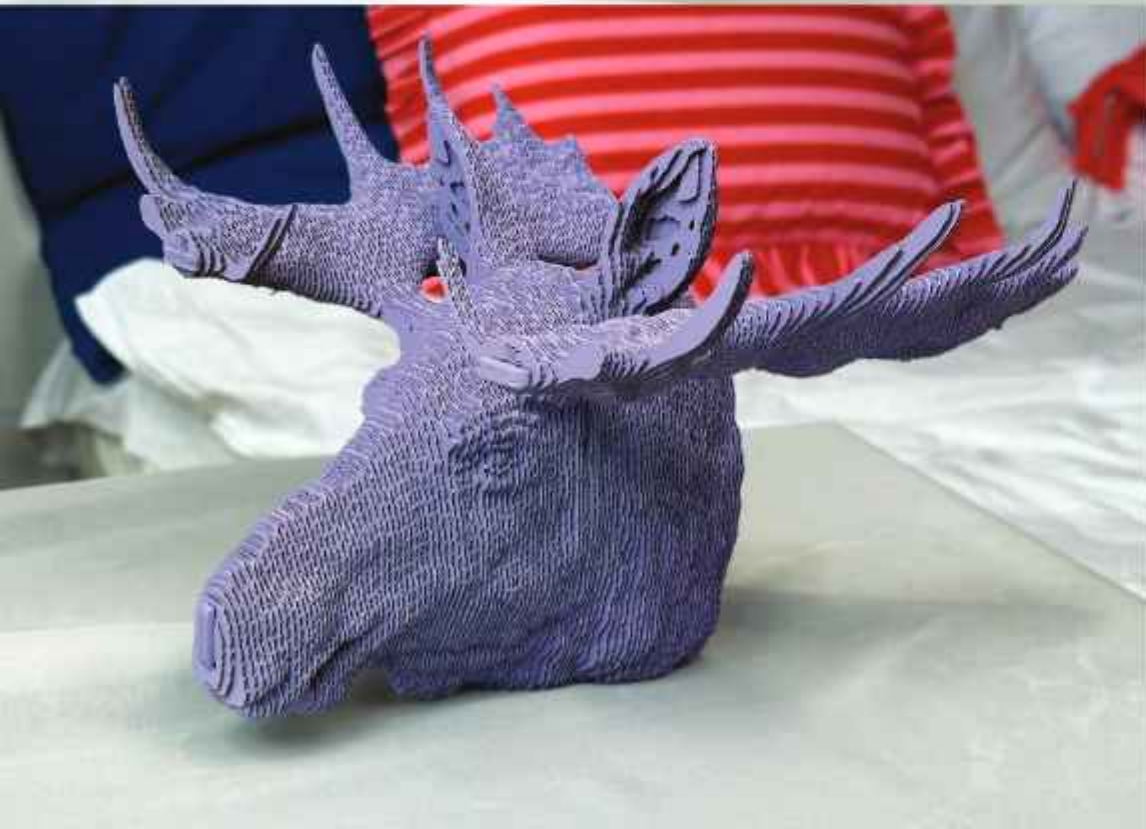

LEVEL 1 BEGINNER

ANIMALS

WILD

ALPACA

SKU: CARTALPACA

PIECES
60
PUZZLE SIZE
19x8x13 cm
7.4x3.1x5.1 in
WEIGHT
515g

LEVEL
BEGINNER

MOOSE