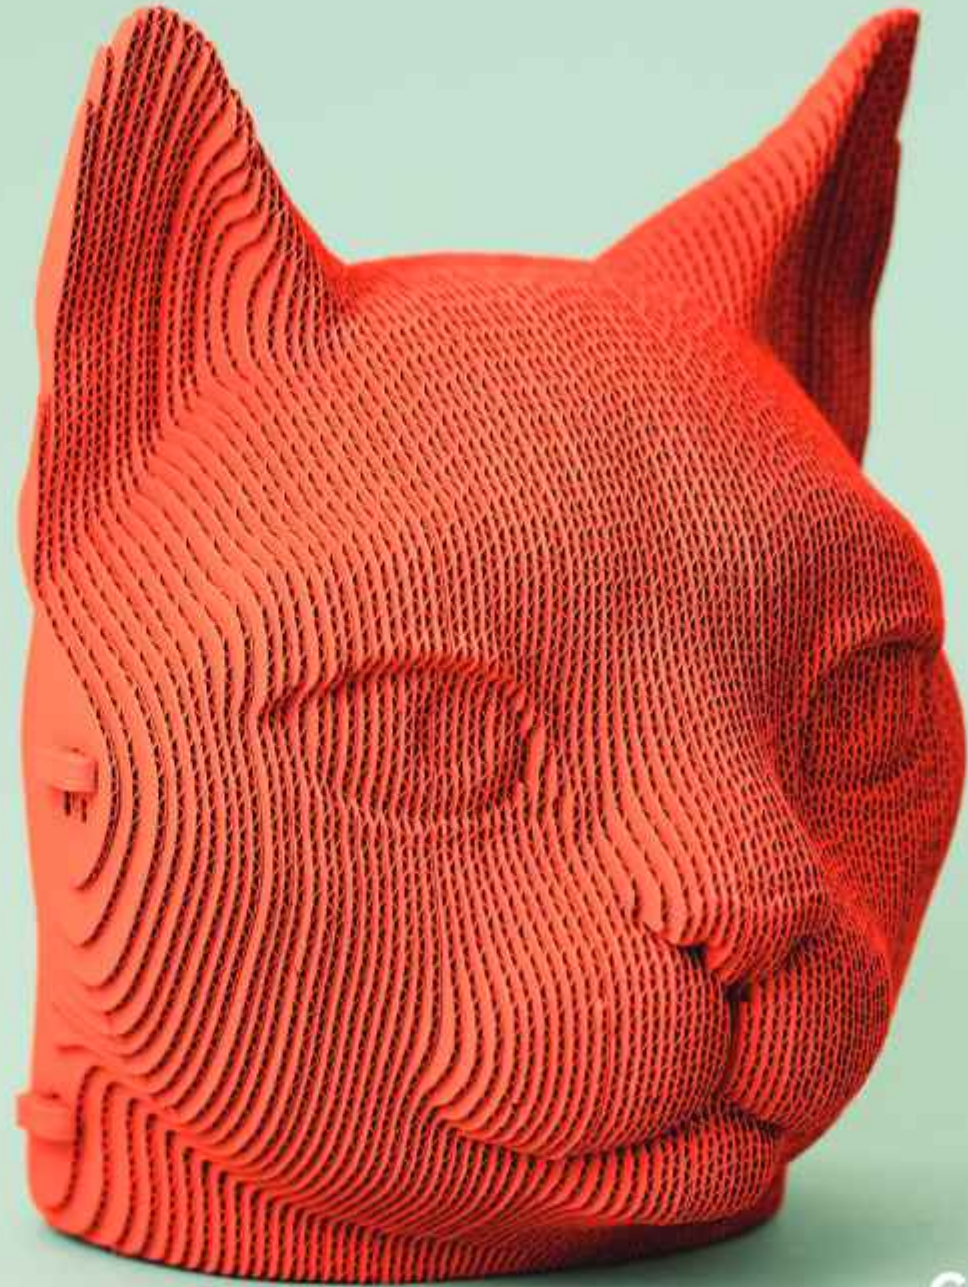

ANIMALS

CAT
MUY CARIKAT
CAN 4820PH11780