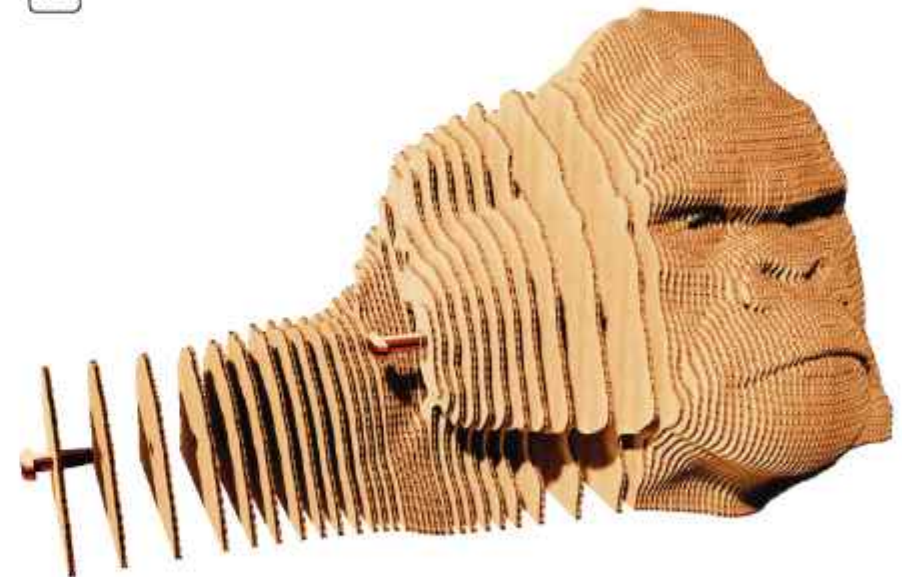

LEVEL
PROCO INTERMEDIATE

ANIMALS
WILD

GORILLA

SKU: CARTMGRL

PIECES
116
PUZZLE SIZE
14x15x14,6 cm
5,46x5,85x5,69 in
WEIGHT
979g

LEVEL 1 BEGINNER

ANIMALS
WILD

CAMEL