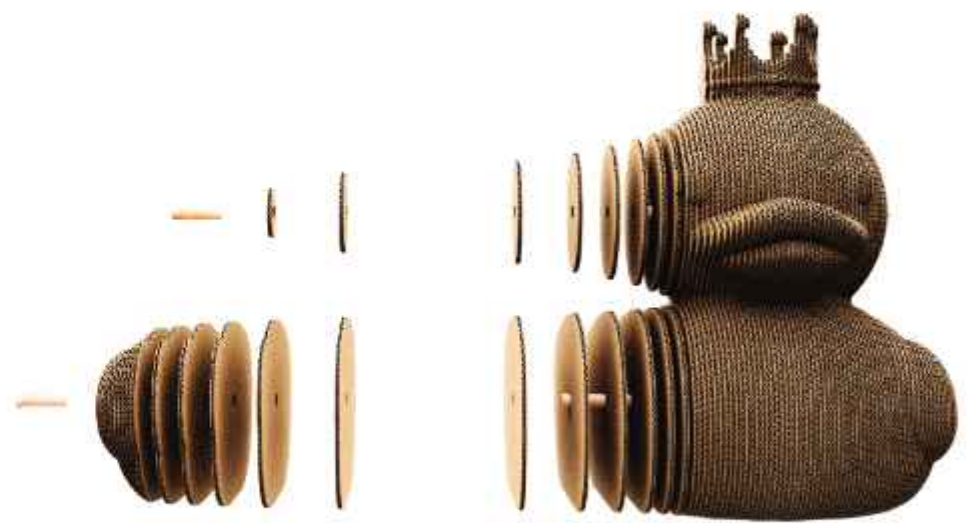

NEW

DUCK

SKU: CARTDUCK

PIECES
104
PUZZLE SIZE
16x13x15 cm
6,24x5,07x5,85 in
WEIGHT
740g

LEVEL
WOOD BEGINNER

KIDS