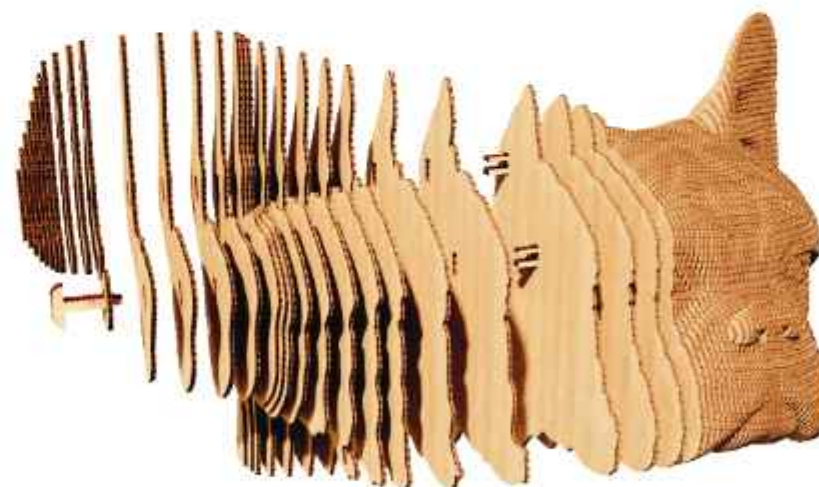

828g

INTERMEDIATE

ANIMALS

PETS

NEW

PUPPIES TRIO

SKU: CARTPUPIES

3 IN 1