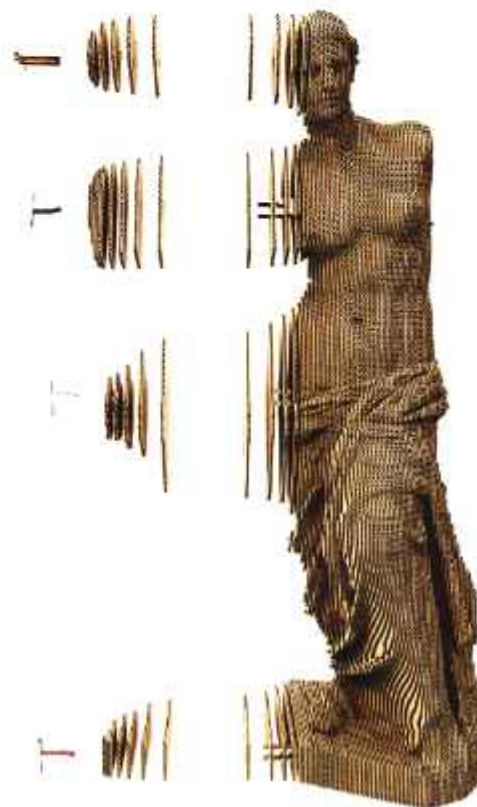

LEVEL EXPERT

ARCHITECTURE

NEW

VENUS DE MILO

SKU: CARTVENUS

PIECES
174
PUZZLE SIZE
35x10x11 cm
13,65x3,9x4,29 in
WEIGHT
740g

LEVEL
EXPERT

ARCHITECTURE