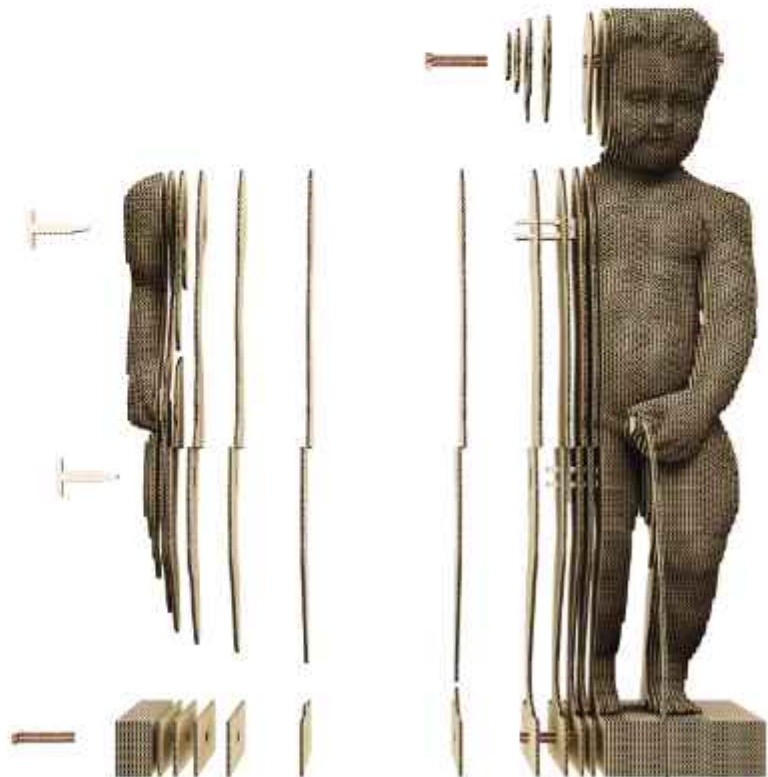

ARCHITECTURE