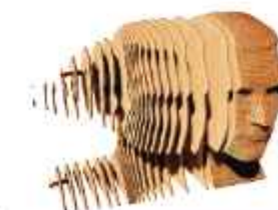

PIECES
102
PUZZLE SIZE
18x15,2x10 cm
7,02x5,93x3,9 in
WEIGHT
904g