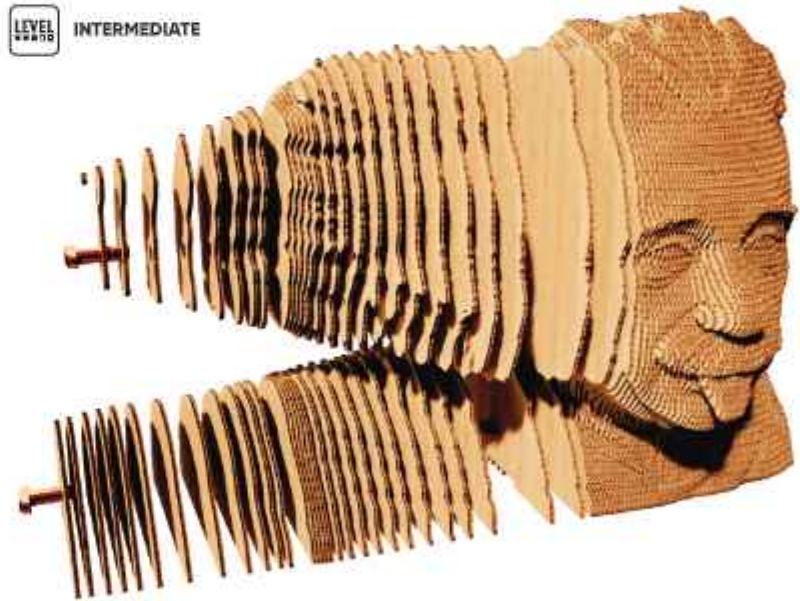

PIECES

172

PUZZLE SIZE

17,9x14,3x13,7 cm

6,98x5,58x5,34 in

WEIGHT

979g

INTERMEDIATE