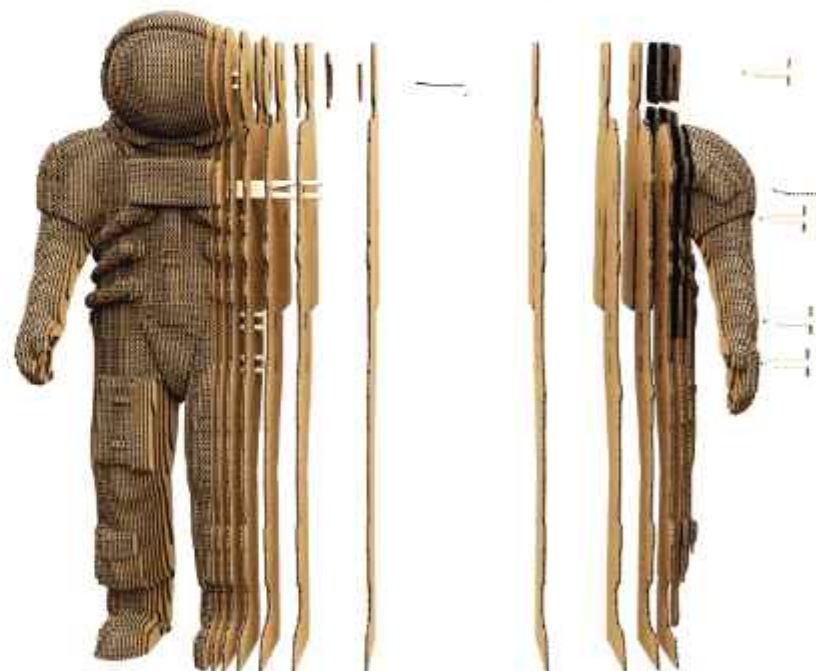

ASTRONAUT

SKU: CARTASTRON

4 820191 134225

PIECES
163
PUZZLE SIZE
29x13x12 cm
11,31x5,07x4,68 in
WEIGHT
860g

LEVEL
EXPERT

KIDS