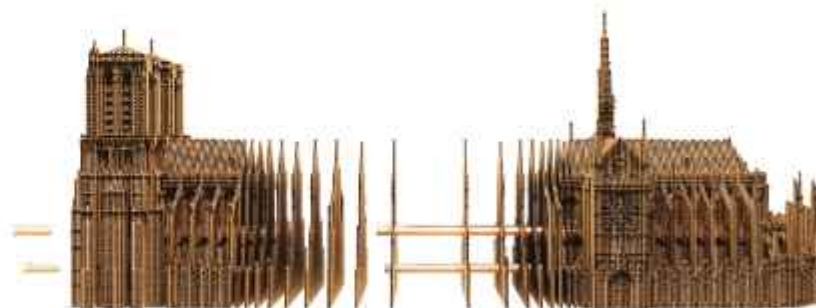

PIECES

165

PUZZLE SIZE

16x10x26 cm

6,24x3,9x10,14 in

WEIGHT

941g

INTERMEDIATE