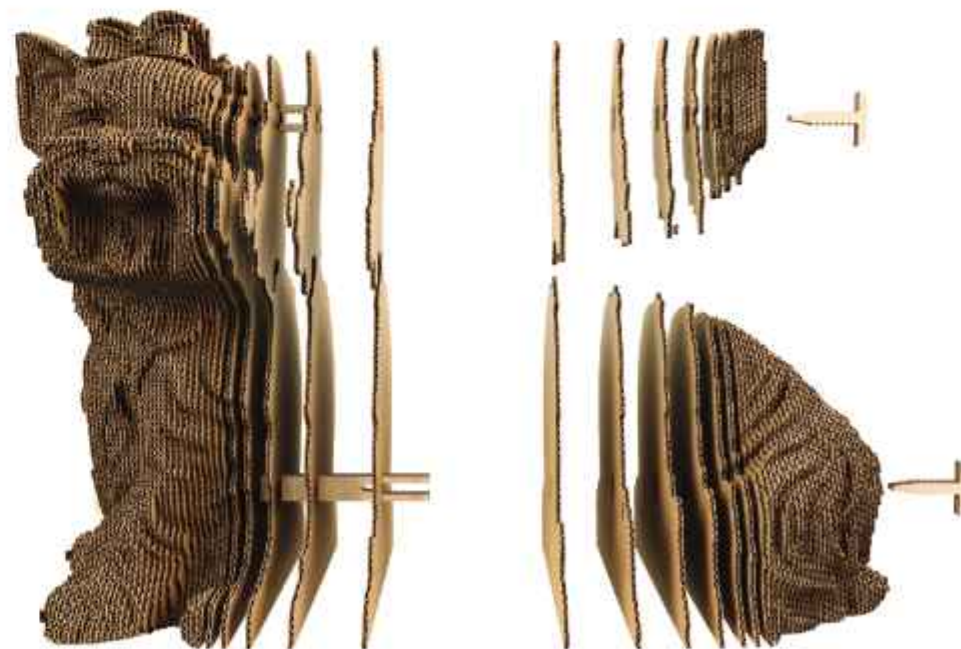

LEVEL
INTERMEDIATE

ANIMALS

PETS

CORGI

SKU: CARTCORG

PIECES

70

PUZZLE SIZE