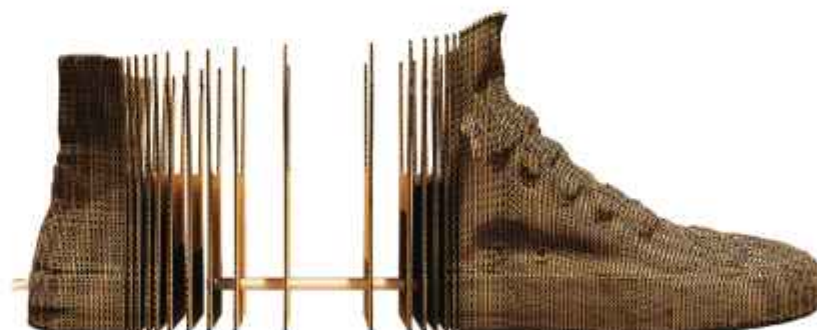

160

PUZZLE SIZE

14x10x24 cm

5,46x3,9x9,36 in

WEIGHT

685g

INTERMEDIATE

SNEAKER