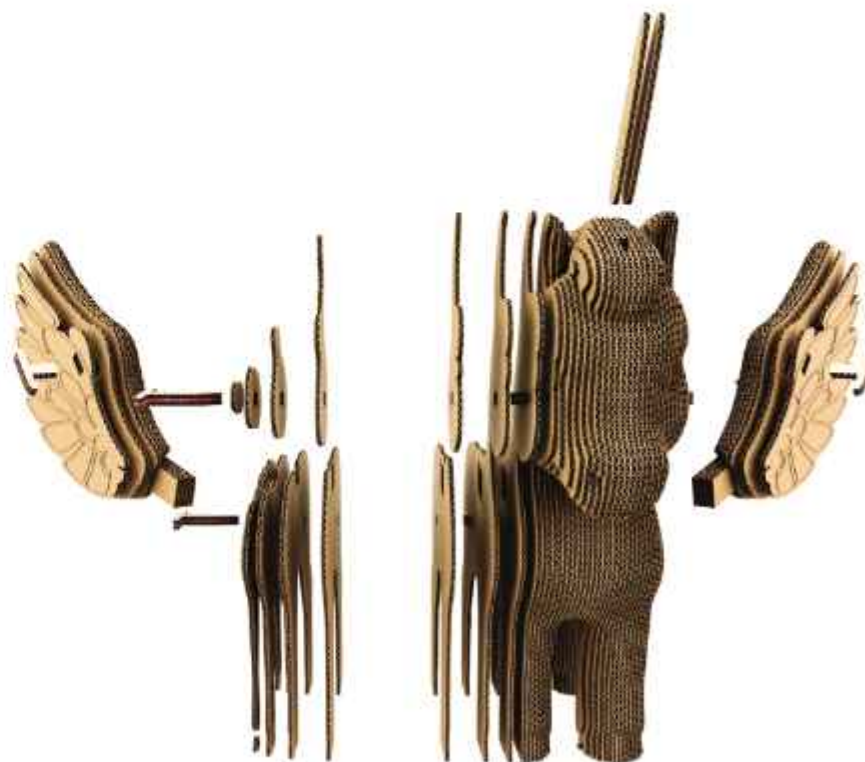

KIDS

NEW

PEGASUS

SKU: CARTPEGAS

PIECES
69
PUZZLE SIZE
19x6x18 cm
7,4x2,3x7 in
WEIGHT
615g

LEVEL
INTERMEDIATE

KIDS

NEW