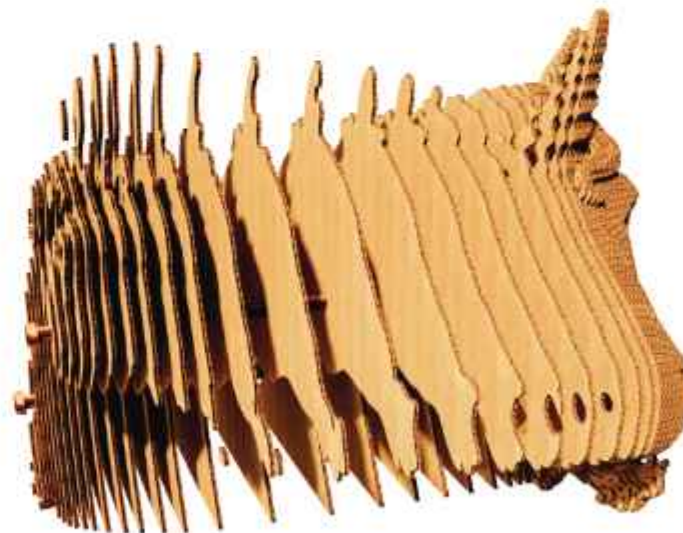

PIECES

65

PUZZLE SIZE

18x9,3x17,9 cm

7,02x3,63x6,98 in

WEIGHT

828g

INTERMEDIATE