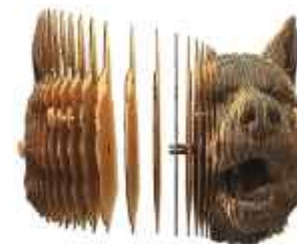

PIECES
79
PUZZLE SIZE
18x12x18 cm
7,02x4,68x7,02 in
WEIGHT
1015g

LEVEL
BEGINNER