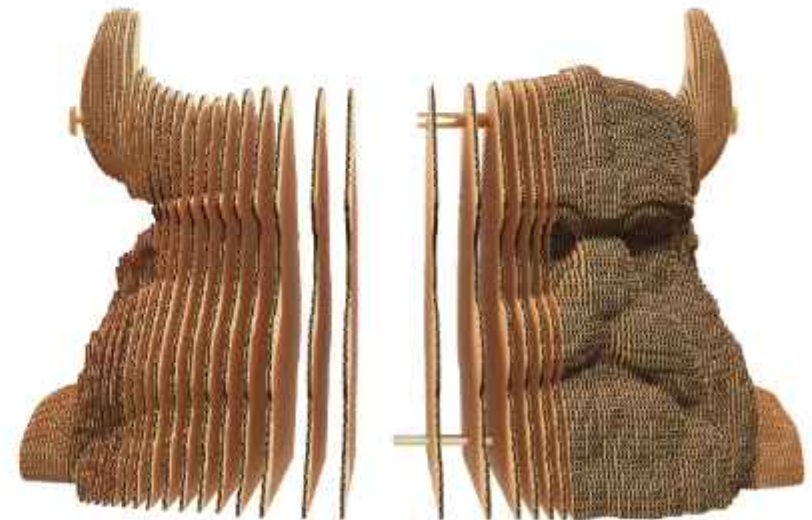

VIKING

SKU: CARTVIK

4 820191 133730

PIECES

122

PUZZLE SIZE

18x13x15 cm

7,02x5,07x5,85 in

WEIGHT

835g

INTERMEDIATE