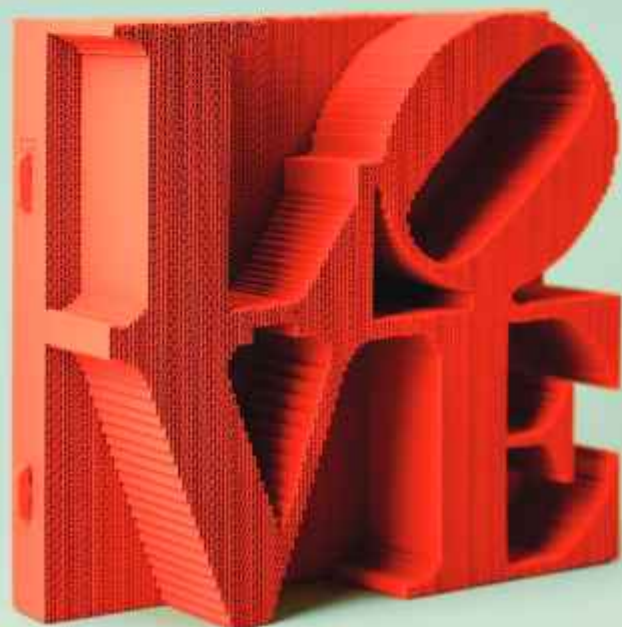

BALLOON DOG

SKU: CARTBAL

4 820191 133259

PIECES
122
PUZZLE SIZE
18x8x20,6 cm
7,02x3,12x8,03 in
WEIGHT
778g

INTERMEDIATE

LOVE

SKU: CARTLOVE

4 820191 133143

PIECES
128
PUZZLE SIZE
18x18x6 cm
7,02x7,02x2,34 in
WEIGHT
1029g

BEGINNER

ARCHITECTURE
ART