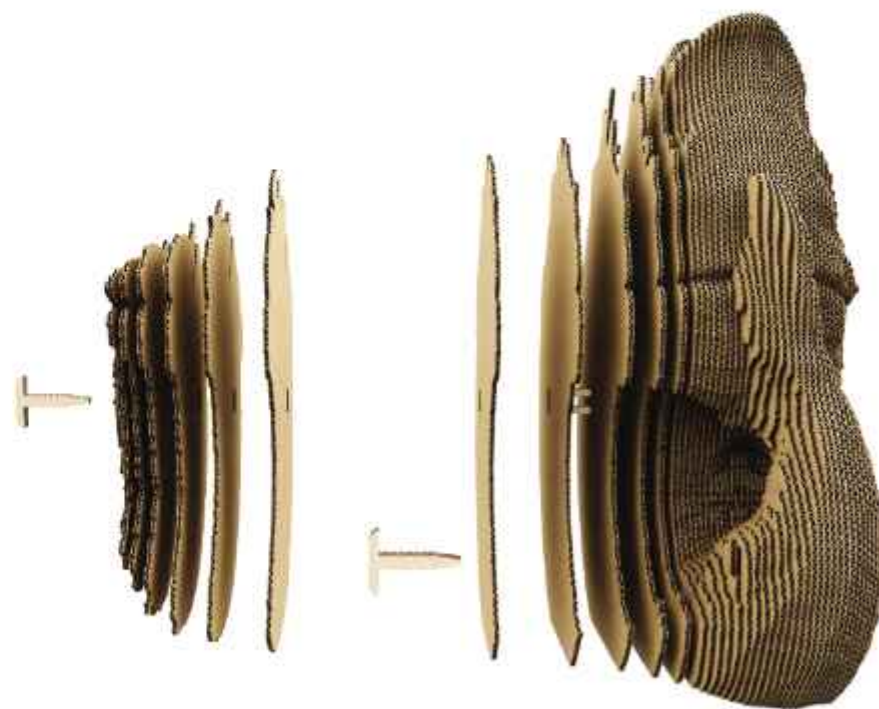

545g

INTERMEDIATE

VASES

FISH VASE

SKU: CARTVASEF

FUNCTIONAL

PIECES
57
PUZZLE SIZE
19x9x12 cm
7,41x3,51x4,68 in
WEIGHT
545g

LEVEL BEGINNER
WOOD