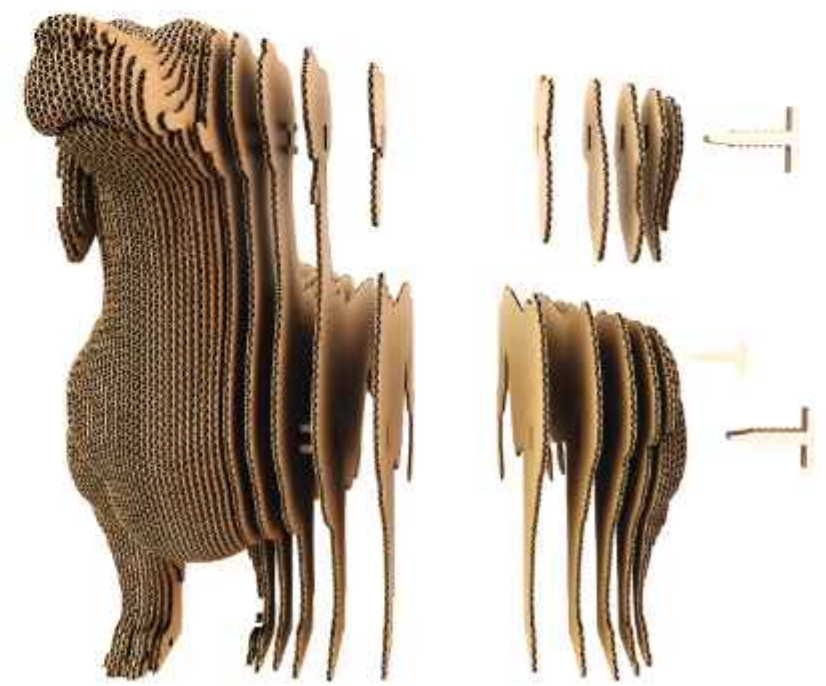

DACHSHUND

SKU: CARTDACH

PIECES
72
PUZZLE SIZE
18x7x28 cm
7x2,7x11 in
WEIGHT
955g

LEVEL 3
INTERMEDIATE