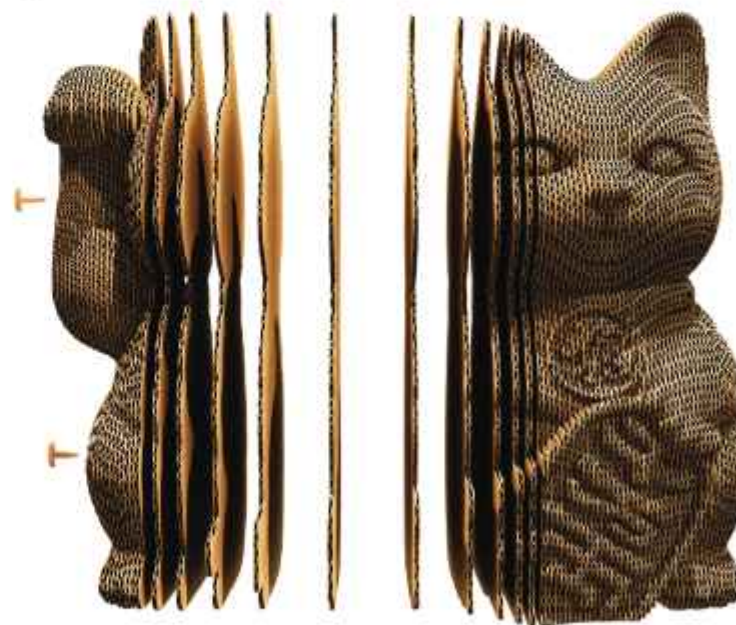

PIECES

93

PUZZLE SIZE

19x12x9,5 cm

7,41x4,68x3,71 in

WEIGHT

735g

BEGINNER

LIFESTYLE & HOBBY
LUCKY SYMBOLS

DRAGON

SKU: CARTDRA

PIECES
126
PUZZLE SIZE
18x11x27 cm
7,02x4,29x10,53 in
WEIGHT
849g

LEVEL
★★★★☆
INTERMEDIATE

LIFESTYLE & HOBBY
LUCKY SYMBOLS

SEE NO EVIL

SKU: CARTSEE