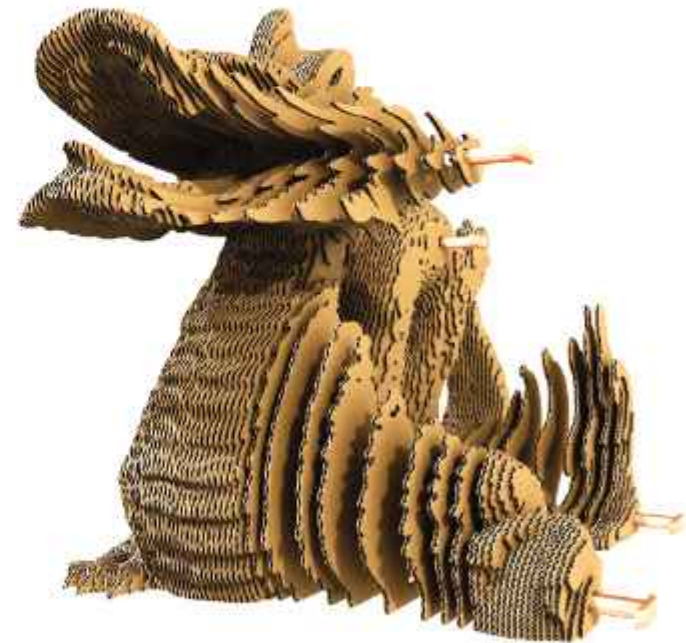

LIFESTYLE & HOBBY
LUCKY SYMBOLS

DRAGON

SKU: CARTDRA

PIECES
126
PUZZLE SIZE
18x11x27 cm
7,02x4,29x10,53 in
WEIGHT
849g

LEVEL
★★★★☆
INTERMEDIATE

LIFESTYLE & HOBBY
LUCKY SYMBOLS

SEE NO EVIL

SKU: CARTSEE