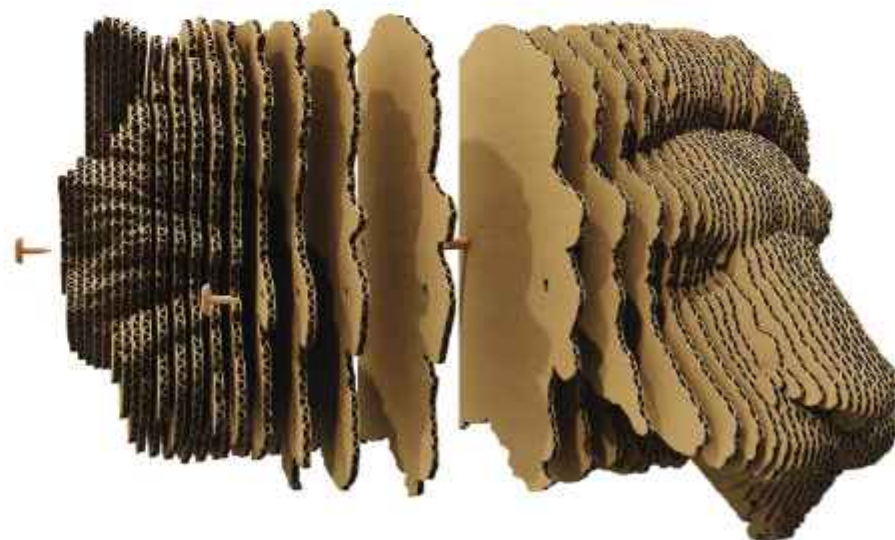

WALL COLLECTION

RHINO

SKU: CWRHINO

PIECES
57
PUZZLE SIZE
25x17x23 cm
9,76x6,63x8,97 in
WEIGHT
1295g

LEVEL 3 INTERMEDIATE

ZEBRA

SKU: CWZEB

PIECES
43
PUZZLE SIZE
30x13x25 cm
11,7x5,07x9,75 in
WEIGHT
1425g

LEVEL 3 INTERMEDIATE

WALL COLLECTION

LION

SKU: COWLION

PIECES
79
PUZZLE SIZE
27x24x20 cm
10,53x9,36x7,8 in
WEIGHT
1535g

LEVEL
555
INTERMEDIATE

CREATION NEW CARTONIC

- Create a unique puzzle model and packaging tailored to your brand.
- Bring any of your ideas to eco 3D puzzles.
- Reorders from only 50 pcs