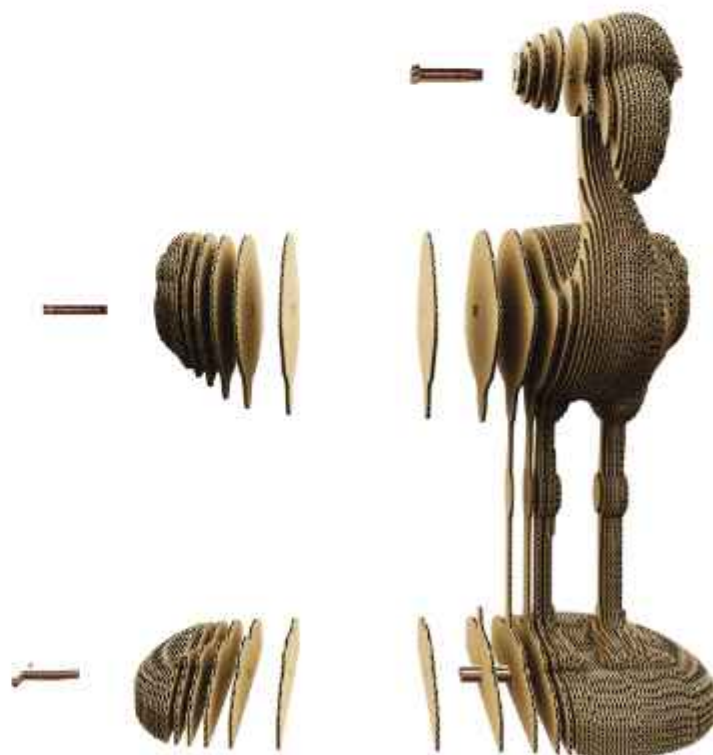

FLAMINGO

SKU: CARTFLAM

4 820191 134232

PIECES

121

PUZZLE SIZE

25x10x16 cm

9,75x3,9x6,24 in

WEIGHT

465g

BEGINNER