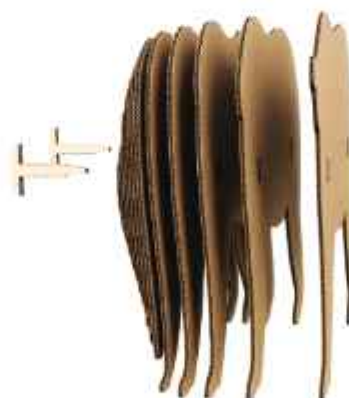

GRIZZLY BEAR

SKU: CARTBEAR

PIECES
57
PUZZLE SIZE
13x8x20 cm
5,07x3,12x7,8 in
BOX SIZE
12,4x8,5x2,4 in

LEVEL
3/5
BEGINNER