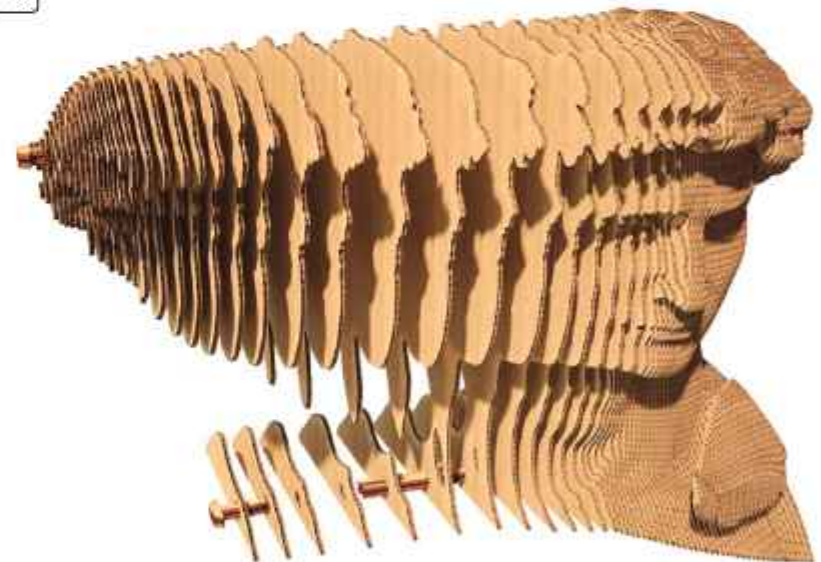

PIECES

94

PUZZLE SIZE

18x11,7x16 cm

7,02x4,56x6,24 in

WEIGHT

778g

INTERMEDIATE