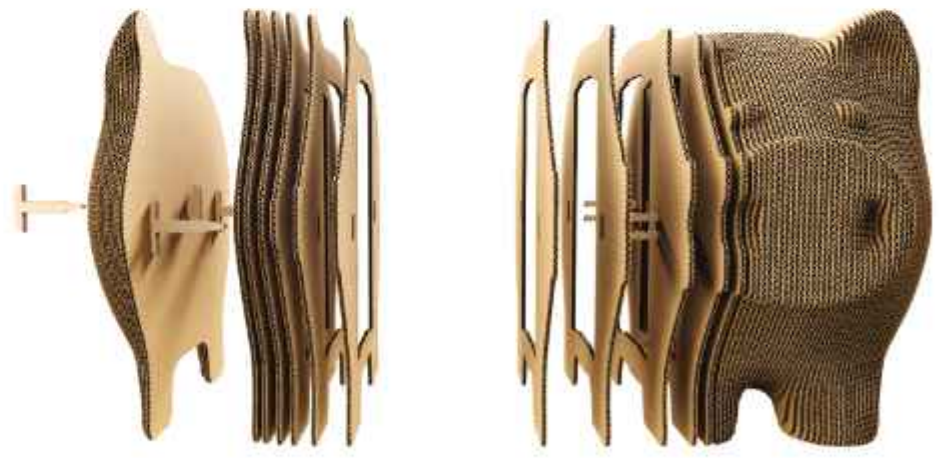

KIDS

NEW

PIGGY MONEY BANK

FUNCTIONAL

PIECES
86
PUZZLE SIZE
13x12x16 cm
5,1x4,7x6,2 in
WEIGHT
920g

LEVEL EXPERT

SKU: CARTPIGGY

MONEY BANKS