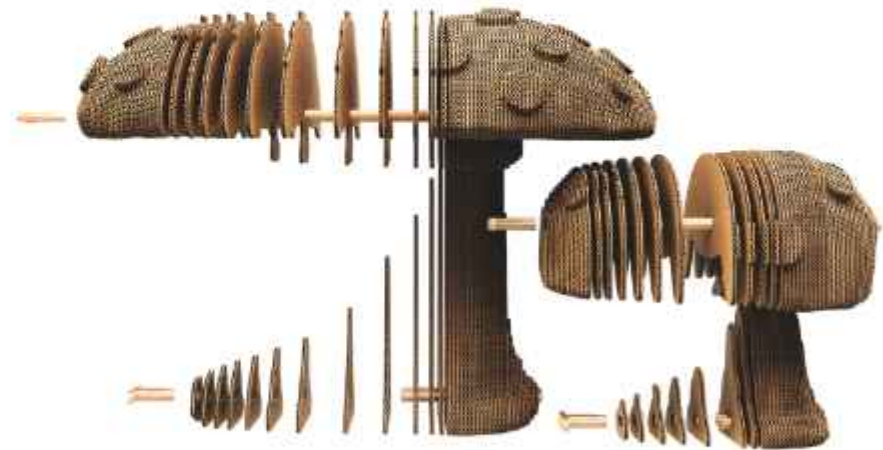

MUSHROOMS

SKU: CARTMUSH

PIECES
MUSHROOM BIG 120
MUSHROOM SMALL 63
PUZZLE SIZE
MUSHROOM BIG 17x15x15 cm
6,63x5,85x5,85 in
MUSHROOM SMALL 11x8x8 cm
4,29x3,12x3,12 in
WEIGHT:
635g

LEVEL 1 BEGINNER

LIFESTYLE & HOBBY