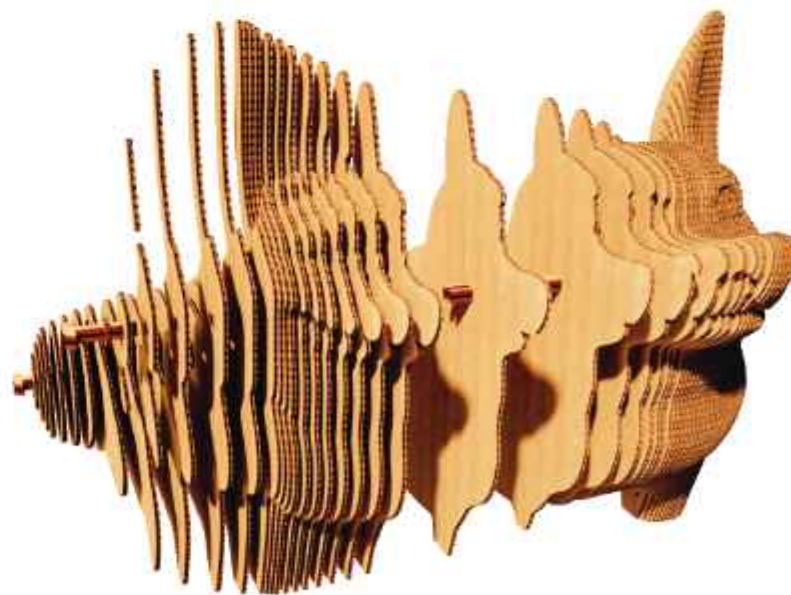

18x9,2x21,3 cm

7,02x3,59x8,31 in

WEIGHT

628g

BEGINNER

ANIMALS

PETS

PUG