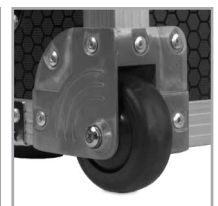

FEATURES

- Fits: Pioneer DDJ-FLX6, DDJ-1000SRT, DDJ-800, DDJ-SX3, XDJ-RX2, Denon MCX8000, Reloop Mixon 4, Numark NS6II, NI S8, or similar size controllers
- Improved powder coated and anodized hardware
- High density diamond embossed EVA foam & carpeted protective padding
- Dual anchor rivets with included washer
- Convenient 80 mm space at rear for connections & PSU storage
- Removable front and rear access panel
- Built-in corner wheels with high quality in-line skate bearings for convenient transport
- Heavy duty construction of 9 mm thick plywood
- Laminated in a black finish with a honeycomb/hexagonal "Stage Grip" pattern
- Extra-wide solid aluminum profiles
- High grade aluminium UDG logo plate
- UDG heavy-duty spring-loaded handles
- Secure stacking due to stackable ball corners
- Sturdy construction
- Recessed butterfly twist latch lock
- Adjustable laptop shelf
- High quality retractable trolley handle
- Includes adjustable foam pads to fit various controllers

DIMENSION		WIDTH	HEIGHT	DEPTH
OUTER	CM	82.6	54	26.3
	INCH	32.5	21.3	10.3
INNER	CM	73	42	5.3
	INCH	28.7	16.5	2.1
WEIGHT		22 kg	48.5 lbs	

High grade aluminium
UDG logo plate

Improved powder coated
and anodized hardware

Laminated in a black finish
with a honeycomb/hexagonal
"Stage Grip" pattern

Removable front & rear
access panel

An extra notebook shelf
included for your
notebook

Built-in corner wheels
with high quality in-line
skate bearings

High quality retractable
trolley handle

High density diamond
embossed EVA foam &
carpeted protective padding

Includes adjustable foam
pads to fit various
controllers