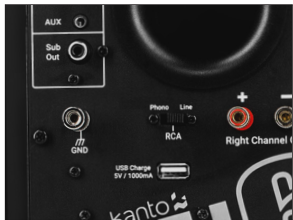

PHONO PREAMP

Equipped with an integrated phono preamp, YU6 can be easily connected to any vintage or modern day turntable.