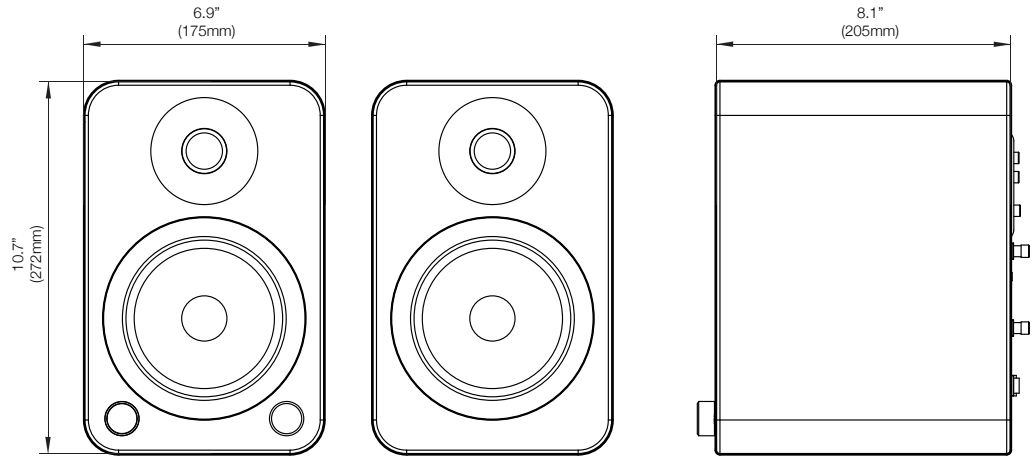

TECHNICAL ILLUSTRATIONS

WHAT'S IN THE BOX?

Qualcomm aptX is a product of Qualcomm Technologies International, Ltd.

Qualcomm is a trademark of Qualcomm Incorporated, registered in the United States and other countries, used with permission. aptX is a trademark of Qualcomm Technologies International, Ltd., registered in the United States and other countries, used with permission.

kanto
kantoaudio.com | sales@kantoliving.com

Supporting your digital lifestyle™
Kanto Living 110 – 2440 Canoe Avenue, Coquitlam, BC, V3K 6C2
office: 778.284.6942 | fax: 778.284.6945 | toll free: 888.848.2643