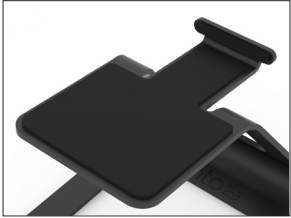

TECHNICAL ILLUSTRATIONS

REDUCED RESONANCE. STELLAR SOUND QUALITY

The SE2's cantilevered design and 1.5mm silicone speaker dampening absorbs resonance from the speaker cabinet to produce a clean, distortion-free sound.