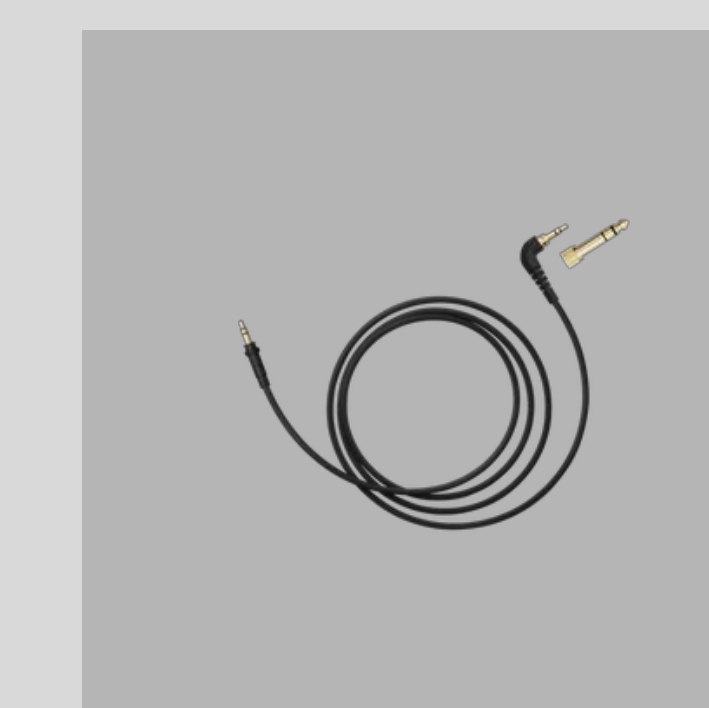

What's included?

Specifications

Driver diameter
40mm.

Impedance
32 Ohm dB

Diaphragm
Bio-cellulose

Rated power
40 mW

Magnet
High-grade Neodymium

Resonance freq.
80 Hz

Max power
100 mW

Weight
210 g

S01 · BALANCED SOUND - BIO-DIAPHRAGM

Engineered with a 40mm speaker diaphragm made from stiff bio-cellulose to reduce distortion and increase transparency. Tuned for a balanced, accurate sound. Balanced sound - Bio-diaphragm.

H03 · HIGH COMFORT - PU LEATHER

High comfort headband with memory foam and head padding covered with PU leather for longer sessions.

E04 · OVER EAR - PU LEATHER

Soft over-ear memory foam cushions covered with PU leather. The thickness and materials provide better comfort and excellent isolation.

C05 · STRAIGHT - 1.5M - ADAPTER

Straight black 1.5m thermo plastic cable with soft touch surface. Comes with 1/4 to 1/8 screw-on adapter.

FREE ABLETON LIVE LITE LICENSE

TMA-2 Studio XE is the first ever headphone to include an Ableton Live Lite license, opening a gateway into music production for AIAIAI customers.

C05