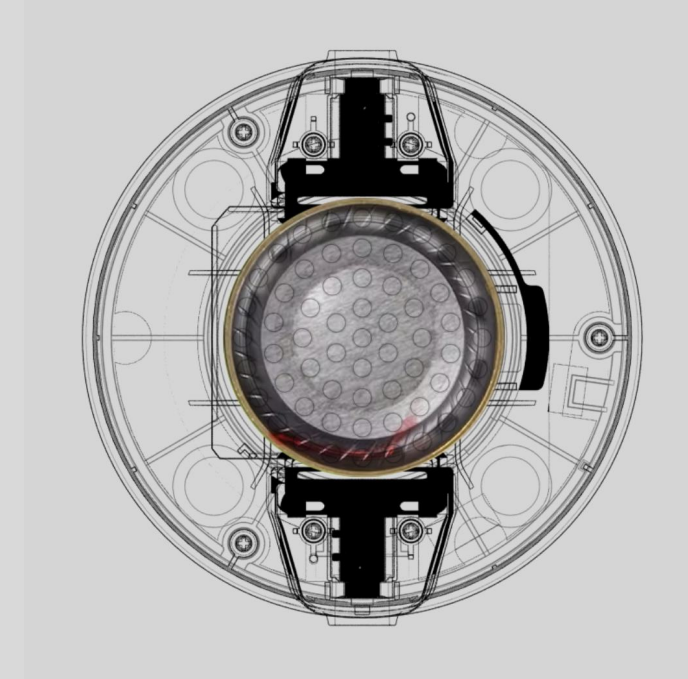

TMA-2 Studio XE is a professional modular studio headphone that allows you to experience your sound with precision and accuracy. Immerse yourself in your music with high sound isolation while staying comfortable during long sessions. Customise, replace and upgrade with the TMA-2 modular system and reduce your environmental impact with carefully selected materials.

Experience your sound with precision and accuracy

Detailed and balanced across the full frequency range with an expansive sound stage via a stiff signature bio-diaphragm and high-grade neodymium magnet.